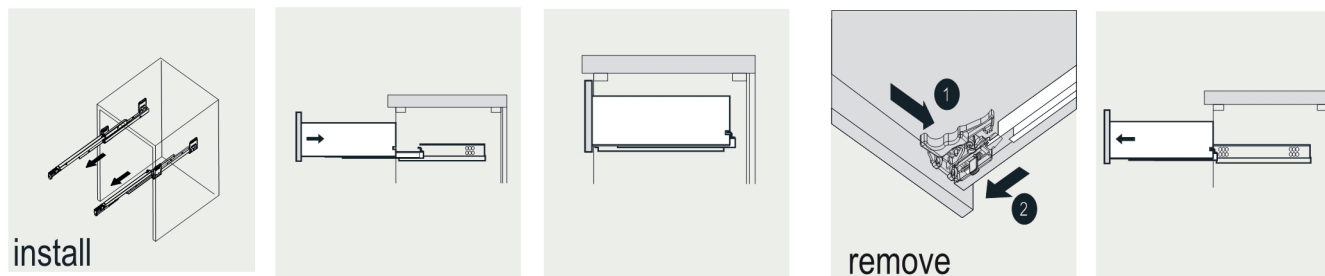

VIVA

MODLE NO : EVT6214-59WH

- Please check your product packaging to make Sure the included accessories are in the "list of standard accessories".if any parts are missing, please contact your local dealer immediately
- Do not allow any sharp objects to come in contact with the cabinet,as it will scratch the surface
- Continuous and prolonged exposure to direct sunlight may cause discoloration to the wood.
- Continuous and prolonged exposure to direct sunlight may cause discoloration to the wood.
- Please avoid using cleaning products that contain bleach or ammonia.
- Wood surface should only be cleaned with wood care products such as soapy water or furniture polish.

ERECTING TOOL

DRAWER'S ADJUST

INSTALLATION INSTRUCTIONS