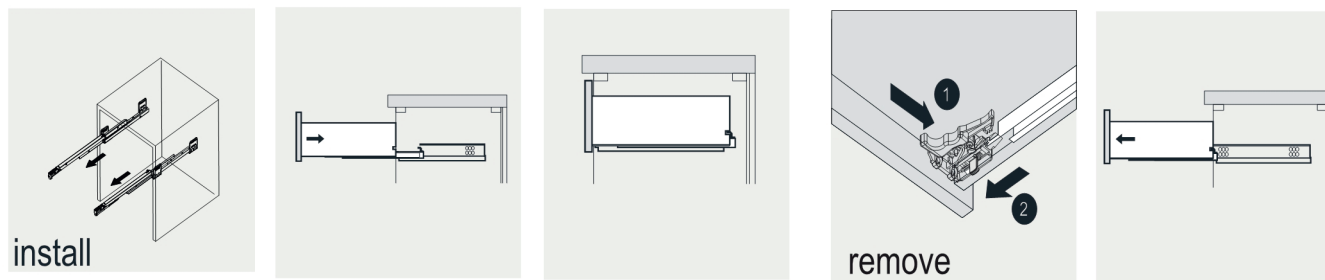

VIVA

MODLE NO : EVT6272-71WH

- Please check your product packaging to make Sure the included accessories are in the "list of standard accessories".if any parts are missing, please contact your local dealer immediately
- Do not allow any sharp objects to come in contact with the cabinet,as it will scratch the surface
- Continuous and prolonged exposure to direct sunlight may cause discoloration to the wood.
- Continuous and prolonged exposure to direct sunlight may cause discoloration to the wood.
- Please avoid using cleaning products that contain bleach or ammonia.
- Wood surface should only be cleaned with wood care products such as soapy water or furniture polish.

ERECTING TOOL

DRAWER'S ADJUST

INSTALLATION INSTRUCTIONS