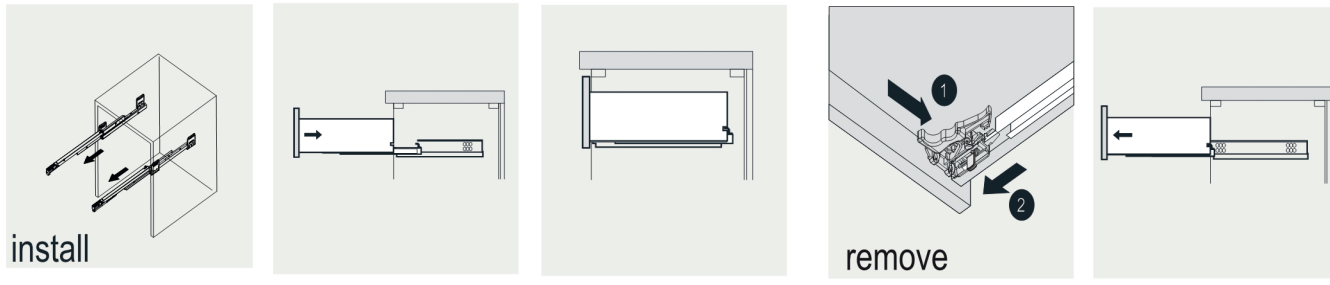

VIVA

MODLE NO :EVVN12-DS-48RSDW-FS

- Please check your product packaging to make Sure the included accessories are in the "list of standard accessories".if any parts are missing, please contact your local dealer immediately
- Do not allow any sharp objects to come in contact with the cabinet,as it will scratch the surface
- Continuous and prolonged exposure to direct sunlight may cause discoloration to the wood.
- Continuous and prolonged exposure to direct sunlight may cause discoloration to the wood.
- Please avoid using cleaning products that contain bleach or ammonia.
- Wood surface should only be cleaned with wood care products such as soapy water or furniture polish.

ERECTING TOOL

DRAWER'S ADJUST

INSTALLATION INSTRUCTIONS