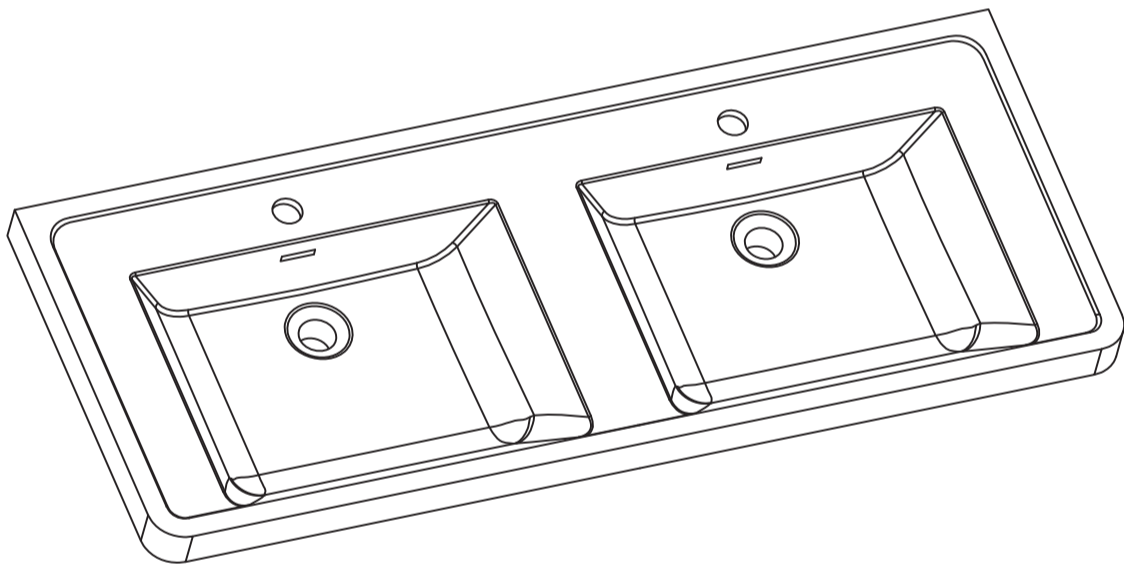

VIVA

MODLE NO :EVVN12-DS-48RSDW-FS

- Please check your product packaging to make Sure the included accessories are in the "list of standard accessories".if any parts are missing, please contact your local dealer immediately
- Do not allow any sharp objects to come in contact with the cabinet,as it will scratch the surface
- Continuous and prolonged exposure to direct sunlight may cause discoloration to the wood.
- Continuous and prolonged exposure to direct sunlight may cause discoloration to the wood.
- Please avoid using cleaning products that contain bleach or ammonia.
- Wood surface should only be cleaned with wood care products such as soapy water or furniture polish.