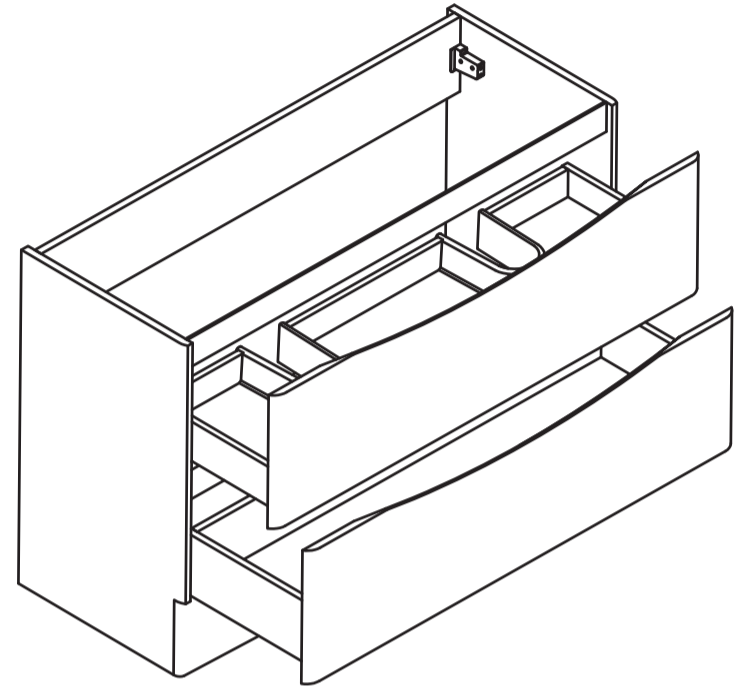

VIVA

MODLE NO :EVVN12-DS-48WHOK-FS

● Please check your product packaging to make Sure the included accessories are in the "list of standard accessories".if any parts are missing, please contact your local dealer immediately

- Do not allow any sharp objects to come in contact with the cabinet,as it will scratch the surface
- Continuous and prolonged exposure to direct sunlight may cause discoloration to the wood.
- Continuous and prolonged exposure to direct sunlight may cause discoloration to the wood.
- Please avoid using cleaning products that contain bleach or ammonia.
- Wood surface should only be cleaned with wood care products such as soapy water or furniture polish.