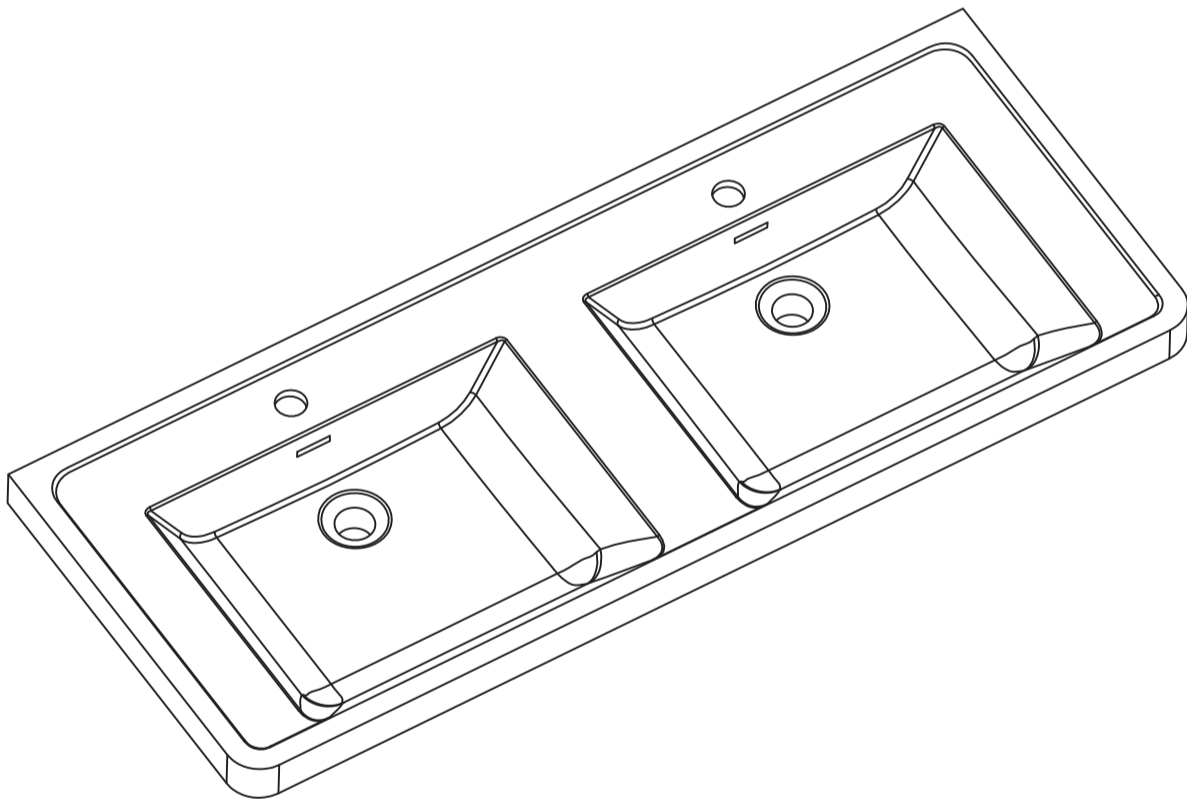

VIVA

MODLE NO :EVVN12-DS-48WHOK-FS

● Please check your product packaging to make Sure the included accessories are in the "list of standard accessories".if any parts are missing, please contact your local dealer immediately

- Do not allow any sharp objects to come in contact with the cabinet,as it will scratch the surface
- Continuous and prolonged exposure to direct sunlight may cause discoloration to the wood.
- Continuous and prolonged exposure to direct sunlight may cause discoloration to the wood.
- Please avoid using cleaning products that contain bleach or ammonia.
- Wood surface should only be cleaned with wood care products such as soapy water or furniture polish.