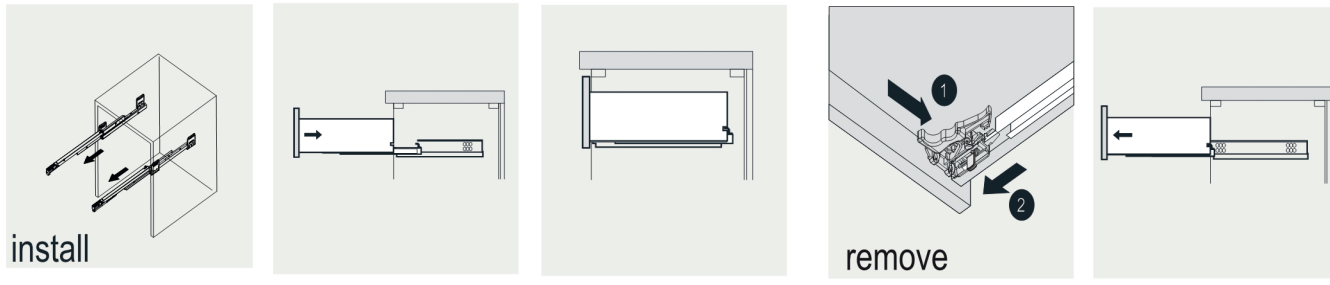

VIVA

MODLE NO :EVVN12-DS-48WHOK-FS

● Please check your product packaging to make Sure the included accessories are in the "list of standard accessories".if any parts are missing, please contact your local dealer immediately

ERECTING TOOL

DRAWER'S ADJUST

INSTALLATION INSTRUCTIONS