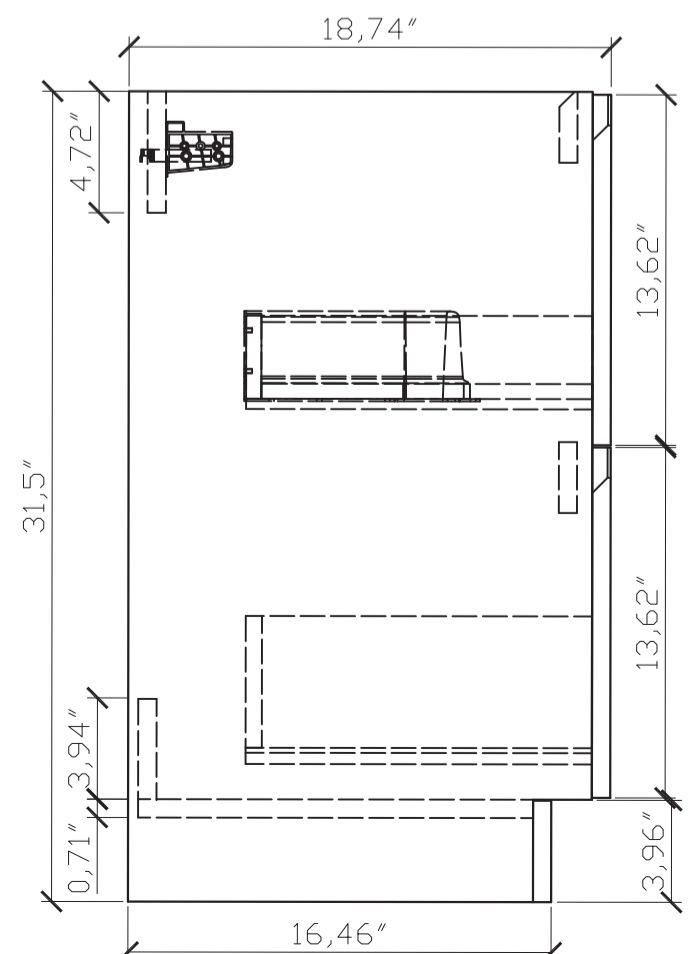

VIVA

MODLE NO :EVVN12-DS-48WHOK-FS

● Please check your product packaging to make Sure the included accessories are in the "list of standard accessories".if any parts are missing, please contact your local dealer immediately

ERECTING TOOL

DRAWER'S ADJUST

INSTALLATION INSTRUCTIONS