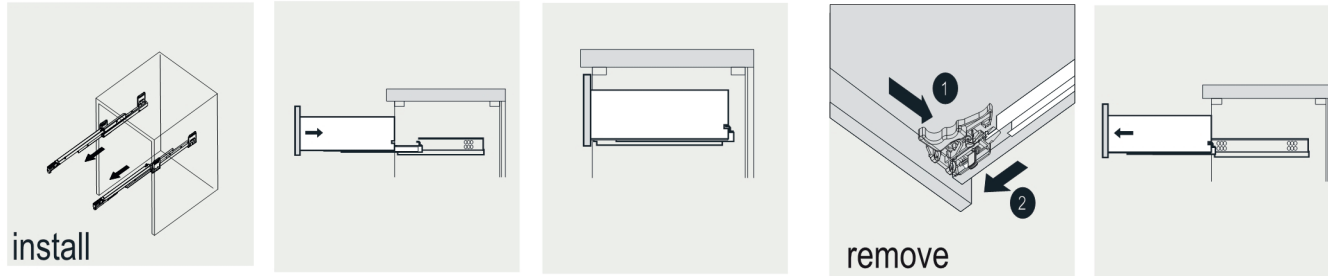

VIVA

MODLE NO : EVVN1200-8-48WH

- Please check your product packaging to make Sure the included accessories are in the "list of standard accessories".if any parts are missing, please contact your local dealer immediately
- Do not allow any sharp objects to come in contact with the cabinet,as it will scratch the surface
- Continuous and prolonged exposure to direct sunlight may cause discoloration to the wood.
- Continuous and prolonged exposure to direct sunlight may cause discoloration to the wood.
- Please avoid using cleaning products that contain bleach or ammonia.
- Wood surface should only be cleaned with wood care products such as soapy water or furniture polish.

ERECTING TOOL

DRAWER'S ADJUST

INSTALLATION INSTRUCTIONS