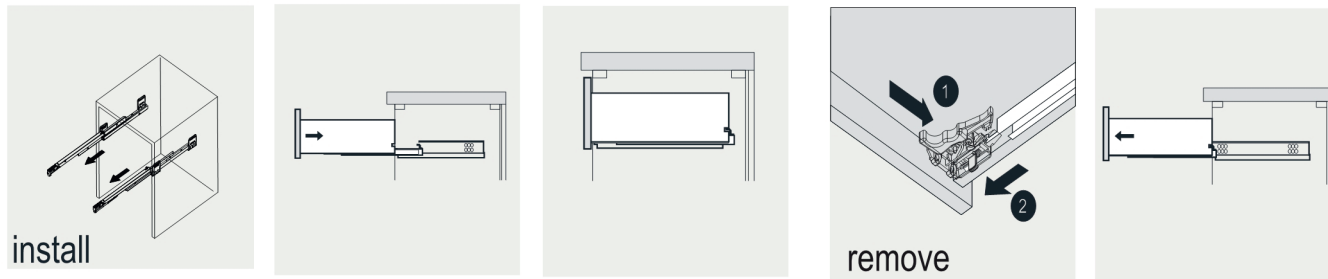

VIVA

MODLE NO : EVVN1200-DS-48WH-FS

- Please check your product packaging to make Sure the included accessories are in the "list of standard accessories".if any parts are missing, please contact your local dealer immediately
- Do not allow any sharp objects to come in contact with the cabinet,as it will scratch the surface
- Continuous and prolonged exposure to direct sunlight may cause discoloration to the wood.
- Continuous and prolonged exposure to direct sunlight may cause discoloration to the wood.
- Please avoid using cleaning products that contain bleach or ammonia.
- Wood surface should only be cleaned with wood care products such as soapy water or furniture polish.

ERECTING TOOL

DRAWER'S ADJUST

INSTALLATION INSTRUCTIONS