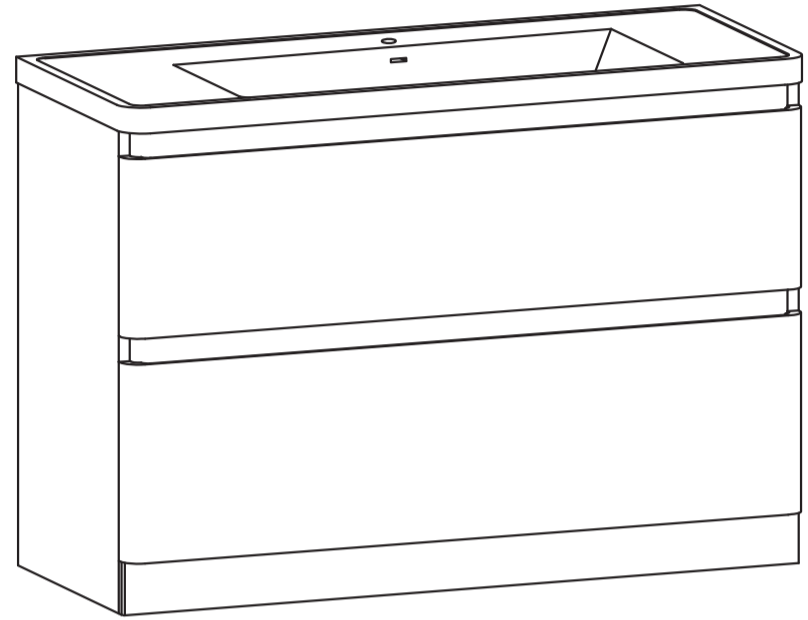

VIVA

MODLE NO : EVVN1200-SS-48WH-FS

- Please check your product packaging to make Sure the included accessories are in the "list of standard accessories".if any parts are missing, please contact your local dealer immediately
- Do not allow any sharp objects to come in contact with the cabinet,as it will scratch the surface
- Continuous and prolonged exposure to direct sunlight may cause discoloration to the wood.
- Continuous and prolonged exposure to direct sunlight may cause discoloration to the wood.
- Please avoid using cleaning products that contain bleach or ammonia.
- Wood surface should only be cleaned with wood care products such as soapy water or furniture polish.