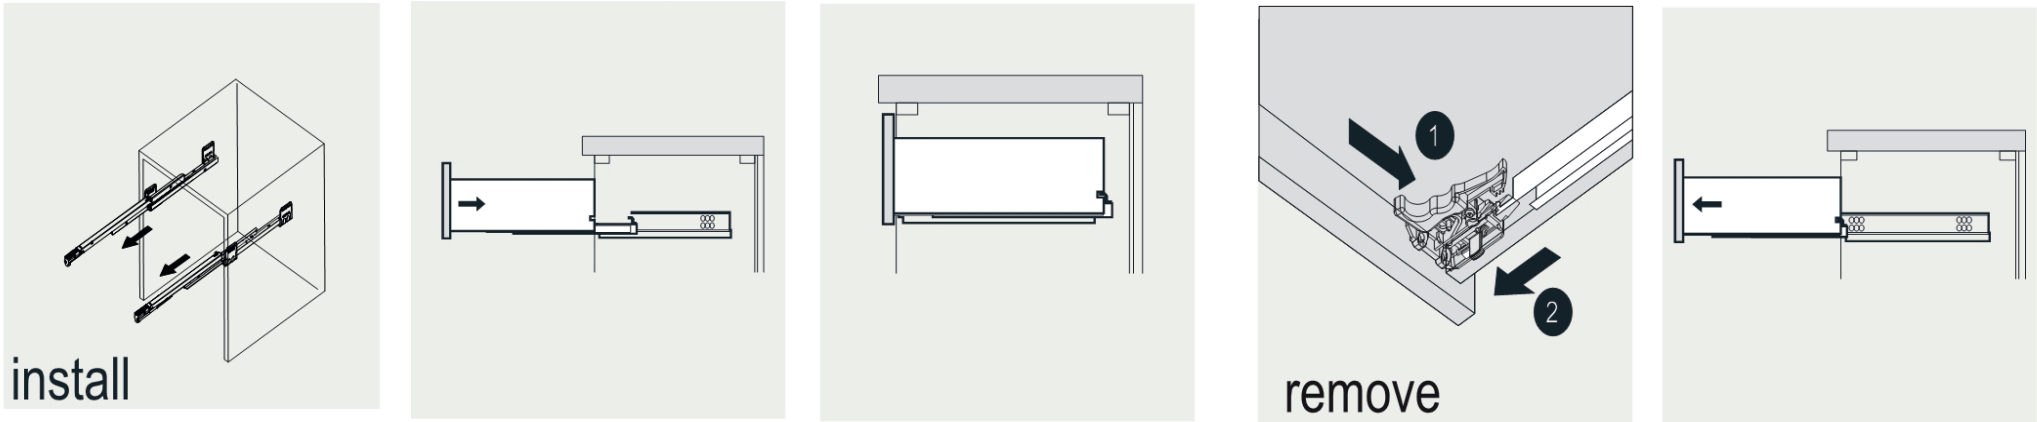

VIVA

MODLE NO : EVVN1200-SS-48WH-FS

- Please check your product packaging to make Sure the included accessories are in the "list of standard accessories".if any parts are missing, please contact your local dealer immediately
- Do not allow any sharp objects to come in contact with the cabinet,as it will scratch the surface
- Continuous and prolonged exposure to direct sunlight may cause discoloration to the wood.
- Continuous and prolonged exposure to direct sunlight may cause discoloration to the wood.
- Please avoid using cleaning products that contain bleach or ammonia.
- Wood surface should only be cleaned with wood care products such as soapy water or furniture polish.

ERECTING TOOL

DRAWER'S ADJUST

INSTALLATION INSTRUCTIONS