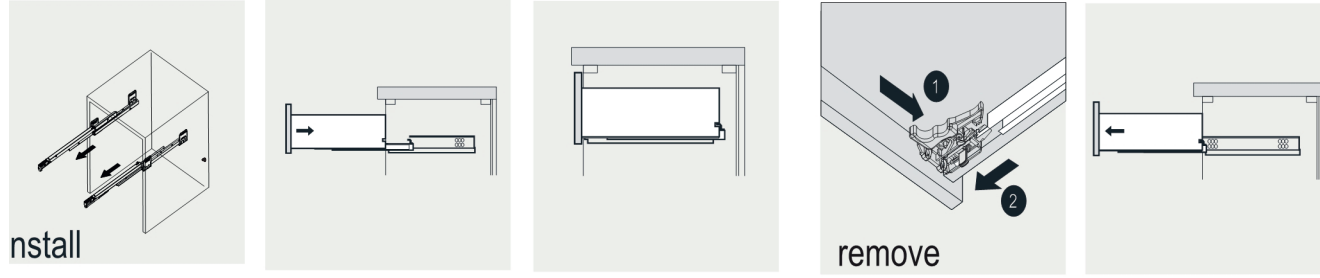

VIVA

MODLE NO : EVVN1200-SS-48WH-WM

- Please check your product packaging to make Sure the included accessories are in the "list of standard accessories".if any parts are missing, please contact your local dealer immediately
- Do not allow any sharp objects to come in contact with the cabinet,as it will scratch the surface
- Continuous and prolonged exposure to direct sunlight may cause discoloration to the wood.
- Continuous and prolonged exposure to direct sunlight may cause discoloration to the wood.
- Please avoid using cleaning products that contain bleach or ammonia.
- Wood surface should only be cleaned with wood care products such as soapy water or furniture polish.

RECTING TOOL

DRAWER'S ADJUST

INSTALLATION INSTRUCTIONS