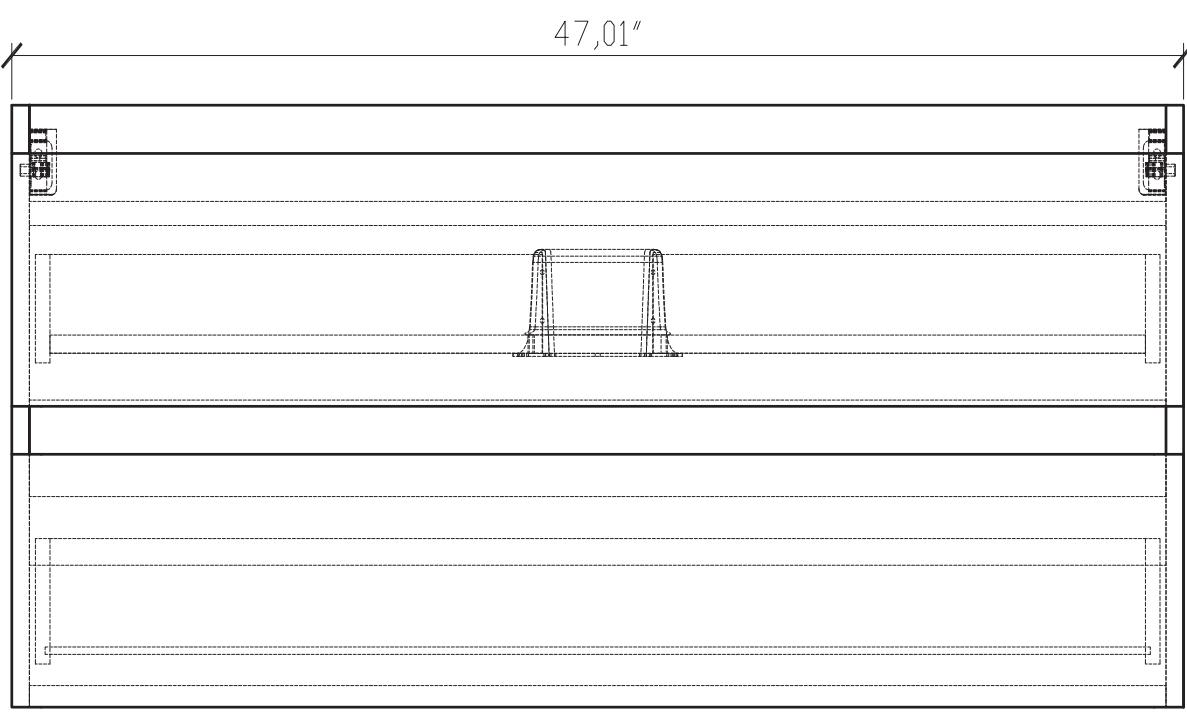

RECTING TOOL

DRAWER'S ADJUST

INSTALLATION INSTRUCTIONS