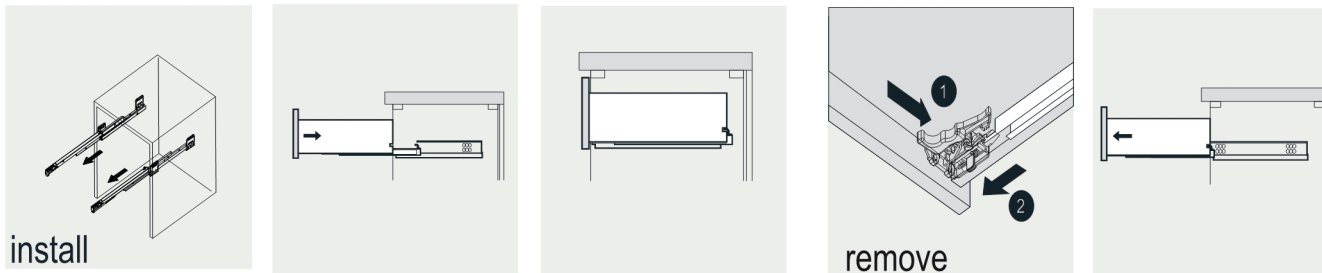

VIVA

MODLE NO : EVVN1500-8-60GR

- Please check your product packaging to make Sure the included accessories are in the "list of standard accessories".if any parts are missing, please contact your local dealer immediately
- Do not allow any sharp objects to come in contact with the cabinet,as it will scratch the surface
- Continuous and prolonged exposure to direct sunlight may cause discoloration to the wood.
- Continuous and prolonged exposure to direct sunlight may cause discoloration to the wood.
- Please avoid using cleaning products that contain bleach or ammonia.
- Wood surface should only be cleaned with wood care products such as soapy water or furniture polish.

ERECTING TOOL

DRAWER'S ADJUST

INSTALLATION INSTRUCTIONS