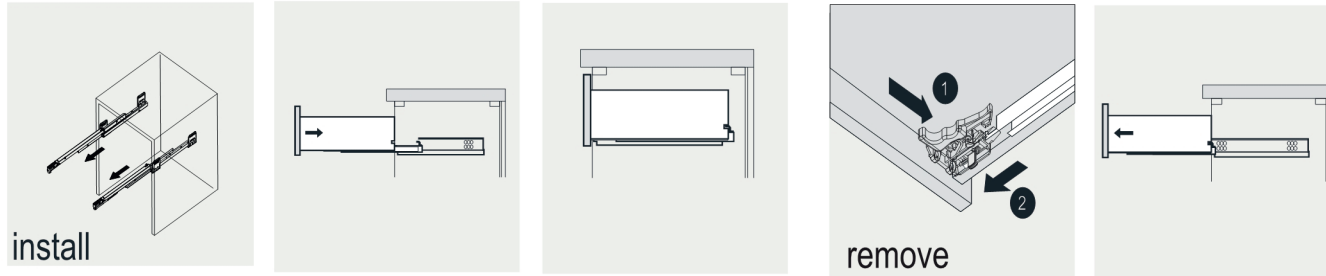

VIVA

MODLE NO :EVVN1500-8-60WH

- Please check your product packaging to make Sure the included accessories are in the "list of standard accessories".if any parts are missing, please contact your local dealer immediately
- Do not allow any sharp objects to come in contact with the cabinet,as it will scratch the surface
- Continuous and prolonged exposure to direct sunlight may cause discoloration to the wood.
- Continuous and prolonged exposure to direct sunlight may cause discoloration to the wood.
- Please avoid using cleaning products that contain bleach or ammonia.
- Wood surface should only be cleaned with wood care products such as soapy water or furniture polish.

ERECTING TOOL

DRAWER'S ADJUST

INSTALLATION INSTRUCTIONS