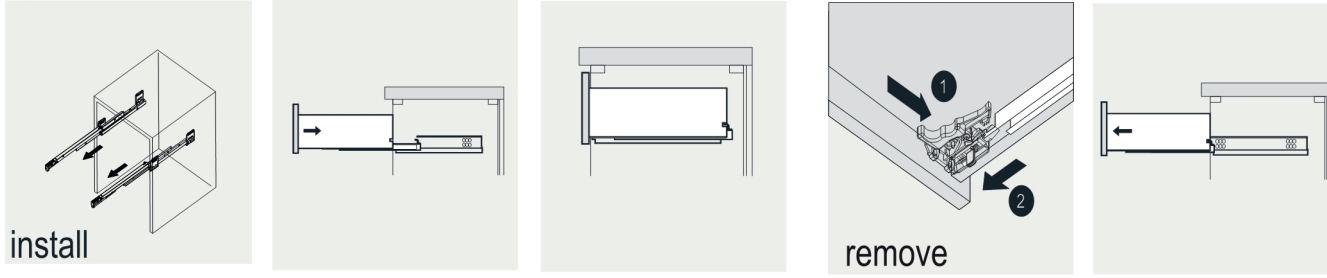

# VIVA

MODLE NO : EVVN23-24WN-Vitale

- Please check your product packaging to make Sure the included accessories are in the "list of standard accessories".if any parts are missing, please contact your local dealer immediately
- Do not allow any sharp objects to come in contact with the cabinet,as it will scratch the surface
- Continuous and prolonged exposure to direct sunlight may cause discoloration to the wood.
- Continuous and prolonged exposure to direct sunlight may cause discoloration to the wood.
- Please avoid using cleaning products that contain bleach or ammonia.
- Wood surface should only be cleaned with wood care products such as soapy water or furniture polish.

## ERECTING TOOL

## DRAWER'S ADJUST