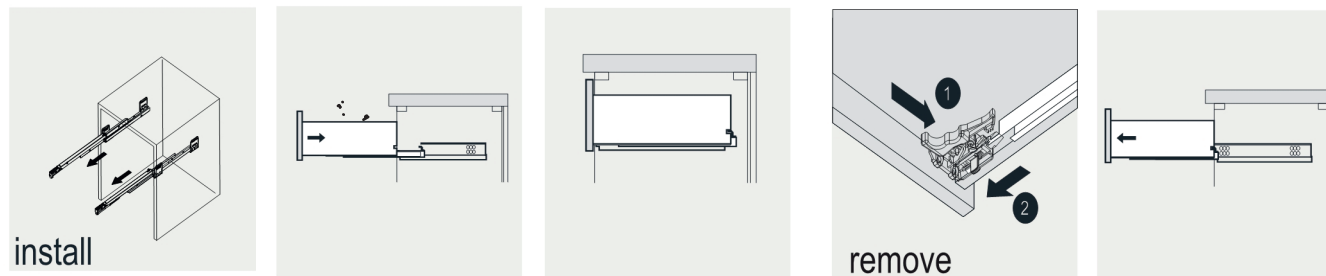

VIVA

MODLE NO : EVVN32-39WH-Round

- Please check your product packaging to make Sure the included accessories are in the "list of standard accessories".if any parts are missing, please contact your local dealer immediately
- Do not allow any sharp objects to come in contact with the cabinet,as it will scratch the surface
- Continuous and prolonged exposure to direct sunlight may cause discoloration to the wood.
- Continuous and prolonged exposure to direct sunlight may cause discoloration to the wood.
- Please avoid using cleaning products that contain bleach or ammonia.
- Wood surface should only be cleaned with wood care products such as soapy water or furniture polish.

ERECTING TOOL

DRAWER'S ADJUST

INSTALLATION INSTRUCTIONS