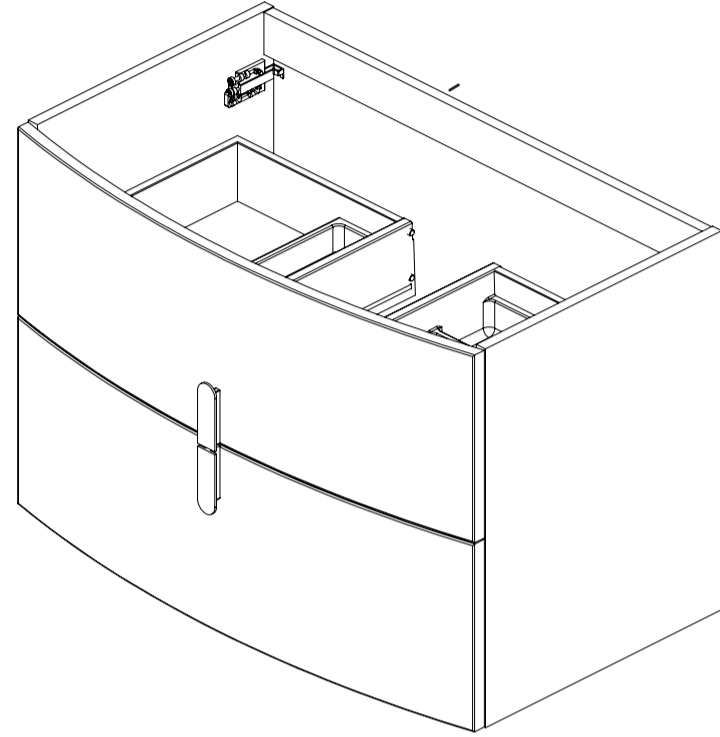

VIVA

MODLE NO : EVVN32-39WH-Round

- Please check your product packaging to make Sure the included accessories are in the "list of standard accessories".if any parts are missing, please contact your local dealer immediately
- Do not allow any sharp objects to come in contact with the cabinet,as it will scratch the surface
- Continuous and prolonged exposure to direct sunlight may cause discoloration to the wood.
- Continuous and prolonged exposure to direct sunlight may cause discoloration to the wood.
- Please avoid using cleaning products that contain bleach or ammonia.
- Wood surface should only be cleaned with wood care products such as soapy water or furniture polish.