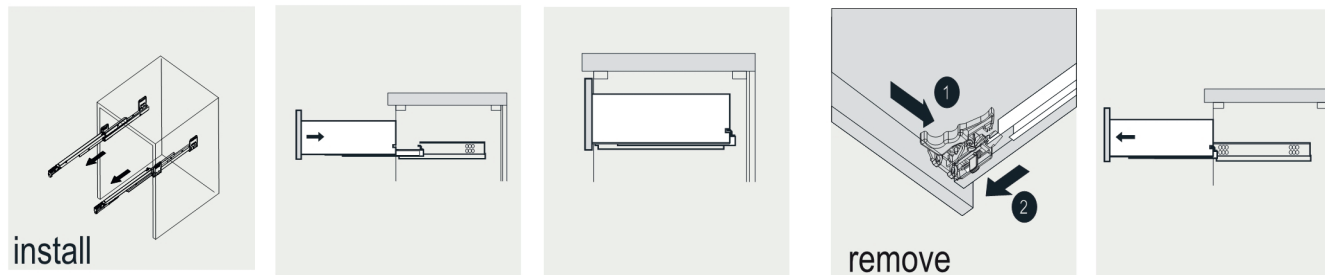

VIVA

MODLE NO : EVVN412-36WH

- Please check your product packaging to make Sure the included accessories are in the "list of standard accessories".if any parts are missing, please contact your local dealer immediately
- Do not allow any sharp objects to come in contact with the cabinet,as it will scratch the surface
- Continuous and prolonged exposure to direct sunlight may cause discoloration to the wood.
- Continuous and prolonged exposure to direct sunlight may cause discoloration to the wood.
- Please avoid using cleaning products that contain bleach or ammonia.
- Wood surface should only be cleaned with wood care products such as soapy water or furniture polish.

ERECTING TOOL

DRAWER'S ADJUST

INSTALLATION INSTRUCTIONS