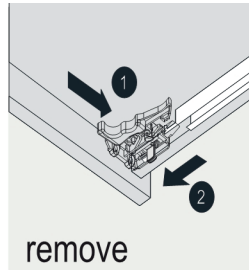

VIVA

MODLE NO : EVVN412-60ES-SS

- Please check your product packaging to make Sure the included accessories are in the "list of standard accessories".if any parts are missing, please contact your local dealer immediately
- Do not allow any sharp objects to come in contact with the cabinet,as it will scratch the surface
- Continuous and prolonged exposure to direct sunlight may cause discoloration to the wood.
- Continuous and prolonged exposure to direct sunlight may cause discoloration to the wood.
- Please avoid using cleaning products that contain bleach or ammonia.
- Wood surface should only be cleaned with wood care products such as soapy water or furniture polish.