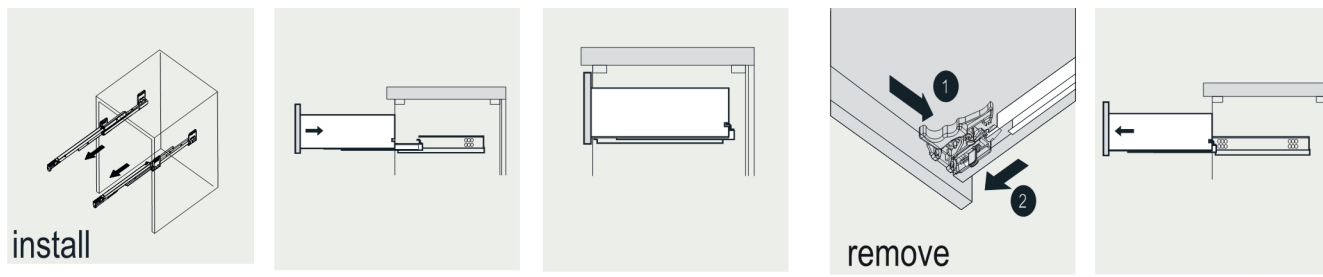

VIVA

MODLE NO : EVVN412-60ES

- Please check your product packaging to make Sure the included accessories are in the "list of standard accessories".if any parts are missing, please contact your local dealer immediately
- Do not allow any sharp objects to come in contact with the cabinet,as it will scratch the surface
- Continuous and prolonged exposure to direct sunlight may cause discoloration to the wood.
- Continuous and prolonged exposure to direct sunlight may cause discoloration to the wood.
- Please avoid using cleaning products that contain bleach or ammonia.
- Wood surface should only be cleaned with wood care products such as soapy water or furniture polish.

INSTALLATION INSTRUCTIONS