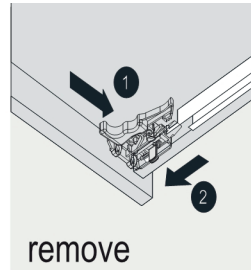

VIVA

MODLE NO : EVVN412-72WH

- Please check your product packaging to make Sure the included accessories are in the "list of standard accessories".if any parts are missing, please contact your local dealer immediately
- Do not allow any sharp objects to come in contact with the cabinet,as it will scratch the surface
- Continuous and prolonged exposure to direct sunlight may cause discoloration to the wood.
- Continuous and prolonged exposure to direct sunlight may cause discoloration to the wood.
- Please avoid using cleaning products that contain bleach or ammonia.
- Wood surface should only be cleaned with wood care products such as soapy water or furniture polish.