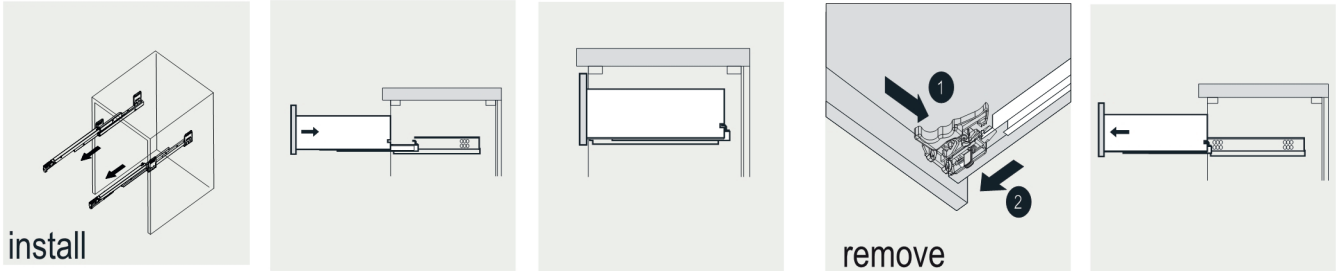

# VIVA

MODLE NO :EVVN511-30WH

- Please check your product packaging to make Sure the included accessories are in the "list of standard accessories".if any parts are missing, please contact your local dealer immediately
- Do not allow any sharp objects to come in contact with the cabinet,as it will scratch the surface
- Continuous and prolonged exposure to direct sunlight may cause discoloration to the wood.
- Continuous and prolonged exposure to direct sunlight may cause discoloration to the wood.
- Please avoid using cleaning products that contain bleach or ammonia.
- Wood surface should only be cleaned with wood care products such as soapy water or furniture polish.

SINK

ERECTING TOOL

DRAWER'S ADJUST

INSTALLATION INSTRUCTIONS