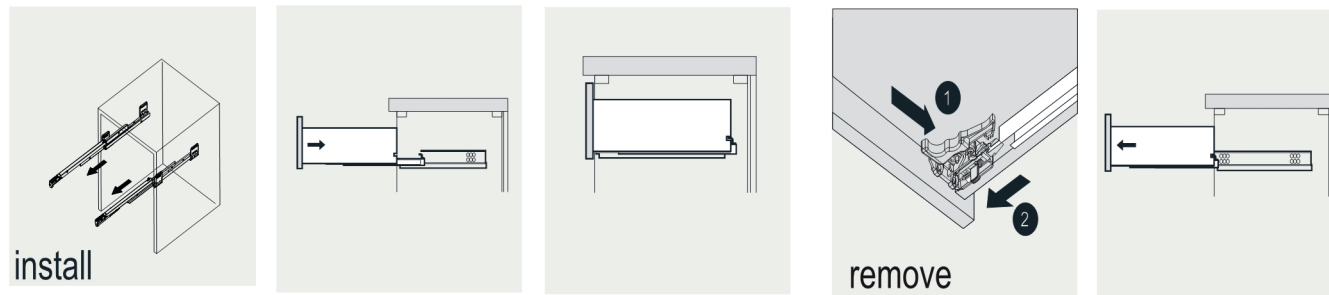

VIVA

MODLE NO : EVVN514-24GR

- Please check your product packaging to make ensure the included accessories are on the "List of Standard Accessories".If any parts are missing, please contact your local dealer immediately.
- Do not allow any sharp objects to come in contact with the cabinet,as it will scratch the surface. Continuous and prolonged exposure to direct sunlight may cause discoloration to the wood.
- Please avoid using cleaning products that contain bleach or ammonia. Wood surface should only be cleaned with wood care products such as soapy water or furniture polish.

ERECTING TOOL

DRAWER'S ADJUST

INSTALLATION INSTRUCTIONS