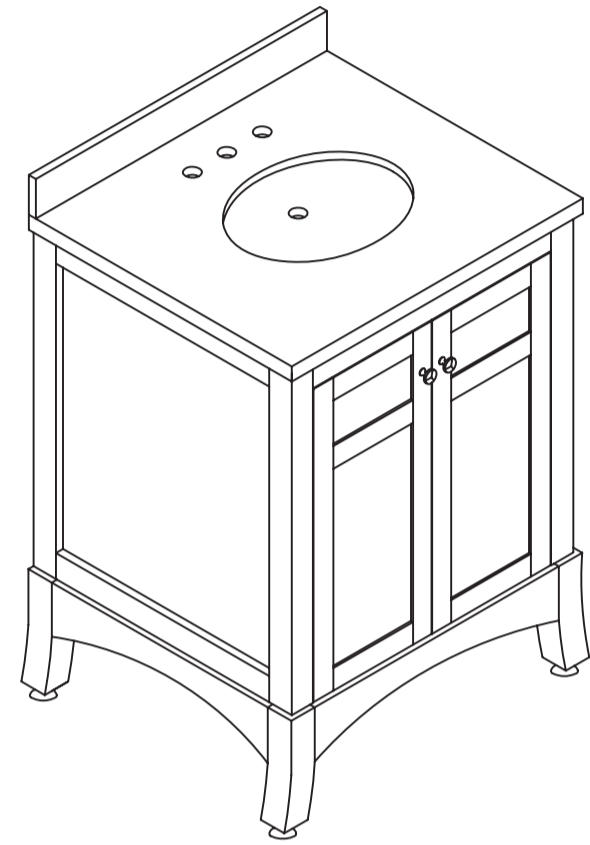

VIVA

MODLE NO : EVVN514-24GR

- Please check your product packaging to make ensure the included accessories are on the "List of Standard Accessories".If any parts are missing, please contact your local dealer immediately.
- Do not allow any sharp objects to come in contact with the cabinet,as it will scratch the surface. Continuous and prolonged exposure to direct sunlight may cause discoloration to the wood.
- Please avoid using cleaning products that contain bleach or ammonia. Wood surface should only be cleaned with wood care products such as soapy water or furniture polish.