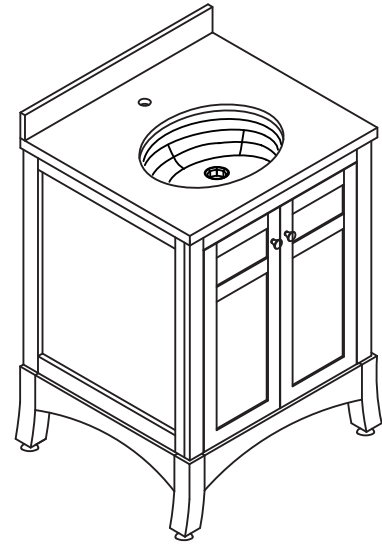

VIVA

MODLE NO : EVVN514-30WH

- Please check your product packaging to make Sure the included accessories are in the "list of standard accessories".if any parts are missing, please contact your local dealer immediately
- Do not allow any sharp objects to come in contact with the cabinet,as it will scratch the surface
- Continuous and prolonged exposure to direct sunlight may cause discoloration to the wood.
- Continuous and prolonged exposure to direct sunlight may cause discoloration to the wood.
- Please avoid using cleaning products that contain bleach or ammonia.
- Wood surface should only be cleaned with wood care products such as soapy water or furniture polish.