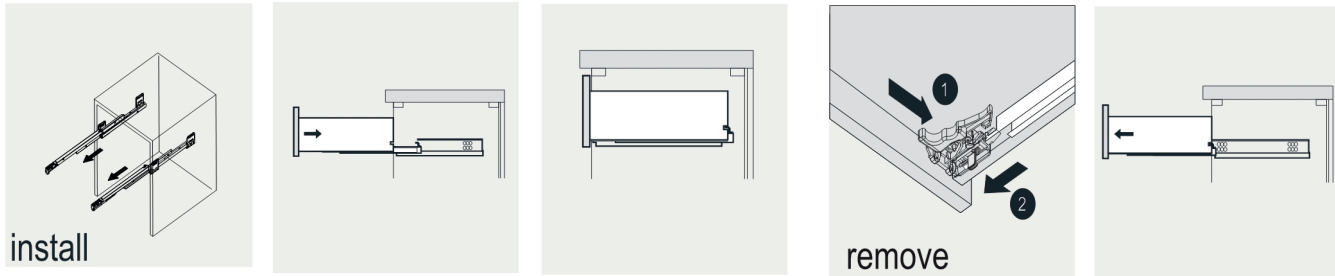

VIVA

MODLE NO : EVVN514-30WH

- Please check your product packaging to make Sure the included accessories are in the "list of standard accessories".if any parts are missing, please contact your local dealer immediately
- Do not allow any sharp objects to come in contact with the cabinet,as it will scratch the surface
- Continuous and prolonged exposure to direct sunlight may cause discoloration to the wood.
- Continuous and prolonged exposure to direct sunlight may cause discoloration to the wood.
- Please avoid using cleaning products that contain bleach or ammonia.
- Wood surface should only be cleaned with wood care products such as soapy water or furniture polish.

ERECTING TOOL

DRAWER'S ADJUST

INSTALLATION INSTRUCTIONS