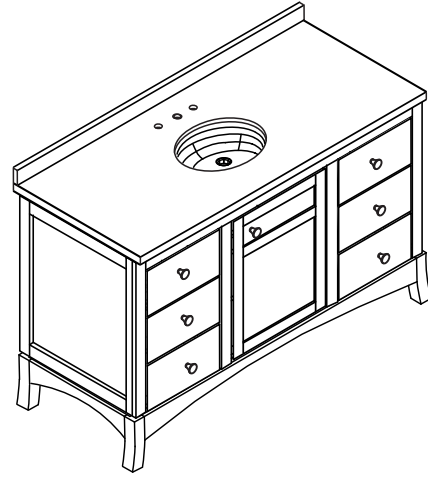

EVIVA

MODEL NO :EVVN514-48GR

- Please check your product packaging to make Sure the included accessories are in the "list of standard accessories".if any parts are missing, please contact your local dealer immediately
- Do not allow any sharp objects to come in contact with the cabinet,as it will scratch the surface
- Continuous and prolonged exposure to direct sunlight may cause discoloration to the wood.
- Continuous and prolonged exposure to direct sunlight may cause discoloration to the wood.
- Please avoid using cleaning products that contain bleach or ammonia.
- Wood surface should only be cleaned with wood care products such as soapy water or furniture polish.