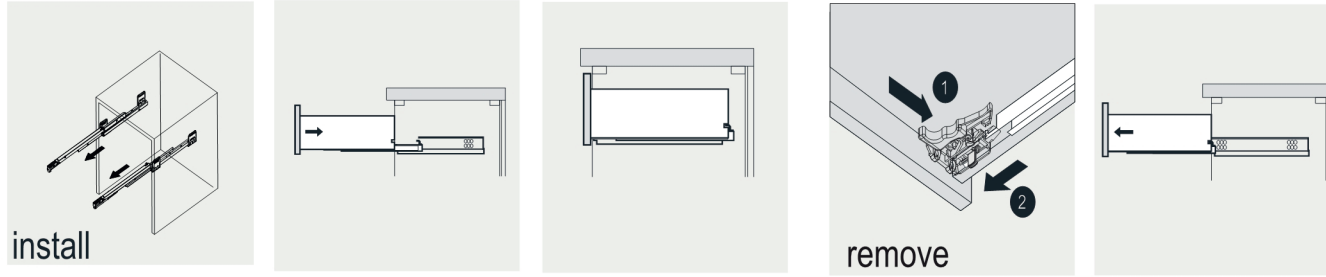

VIVA

MODLE NO : EVVN521-24MOK

- Please check your product packaging to make Sure the included accessories are in the "list of standard accessories".if any parts are missing, please contact your local dealer immediately
- Do not allow any sharp objects to come in contact with the cabinet,as it will scratch the surface
- Continuous and prolonged exposure to direct sunlight may cause discoloration to the wood.
- Continuous and prolonged exposure to direct sunlight may cause discoloration to the wood.
- Please avoid using cleaning products that contain bleach or ammonia.
- Wood surface should only be cleaned with wood care products such as soapy water or furniture polish.

ERECTING TOOL

DRAWER'S ADJUST

INSTALLATION INSTRUCTIONS