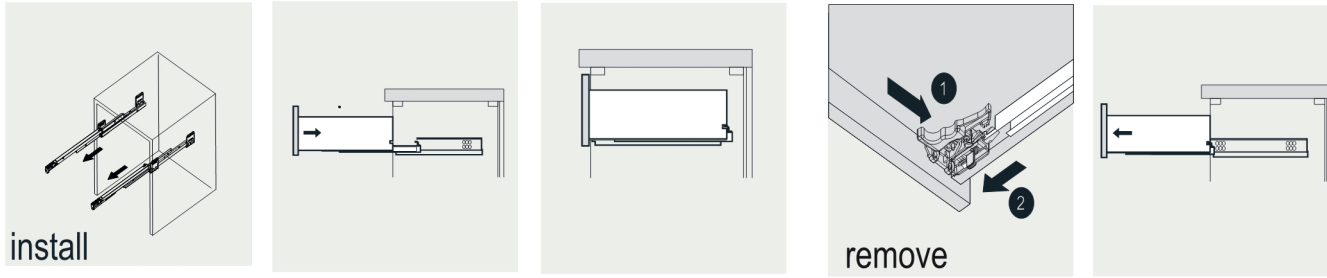

# VIVA

MODLE NO : EVVN521-32WG

- Please check your product packaging to make Sure the included accessories are in the "list of standard accessories".if any parts are missing, please contact your local dealer immediately
- Do not allow any sharp objects to come in contact with the cabinet,as it will scratch the surface
- Continuous and prolonged exposure to direct sunlight may cause discoloration to the wood.
- Continuous and prolonged exposure to direct sunlight may cause discoloration to the wood.
- Please avoid using cleaning products that contain bleach or ammonia.
- Wood surface should only be cleaned with wood care products such as soapy water or furniture polish.

## ERECTING TOOL

## DRAWER'S ADJUST