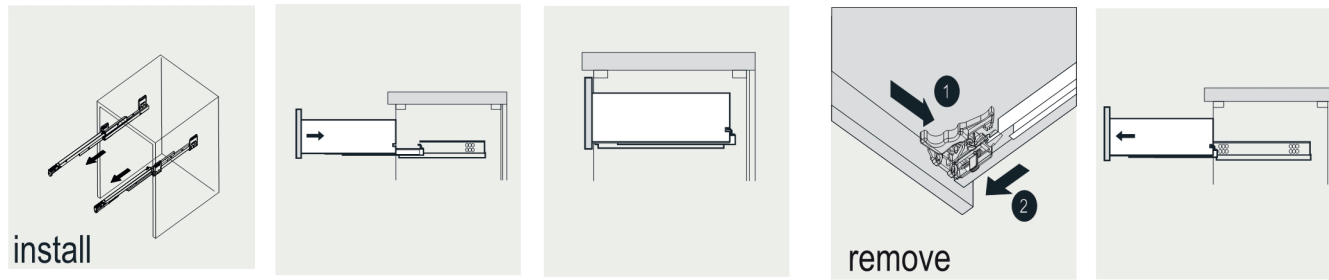

VIVA

MODLE NO : EVVN522-72WH

- Please check your product packaging to make Sure the included accessories are in the "list of standard accessories".if any parts are missing, please contact your local dealer immediately
- Do not allow any sharp objects to come in contact with the cabinet,as it will scratch the surface
- Continuous and prolonged exposure to direct sunlight may cause discoloration to the wood.
- Continuous and prolonged exposure to direct sunlight may cause discoloration to the wood.
- Please avoid using cleaning products that contain bleach or ammonia.
- Wood surface should only be cleaned with wood care products such as soapy water or furniture polish.

ERECTING TOOL

DRAWER'S ADJUST

INSTALLATION INSTRUCTIONS