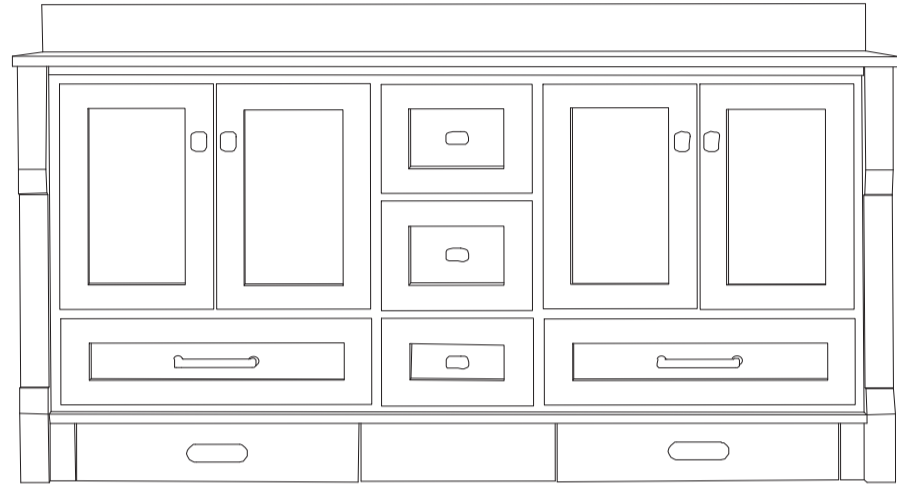

VIVA

MODLE NO : EVVN522-72WH

- Please check your product packaging to make Sure the included accessories are in the "list of standard accessories".if any parts are missing, please contact your local dealer immediately
- Do not allow any sharp objects to come in contact with the cabinet,as it will scratch the surface
- Continuous and prolonged exposure to direct sunlight may cause discoloration to the wood.
- Continuous and prolonged exposure to direct sunlight may cause discoloration to the wood.
- Please avoid using cleaning products that contain bleach or ammonia.
- Wood surface should only be cleaned with wood care products such as soapy water or furniture polish.