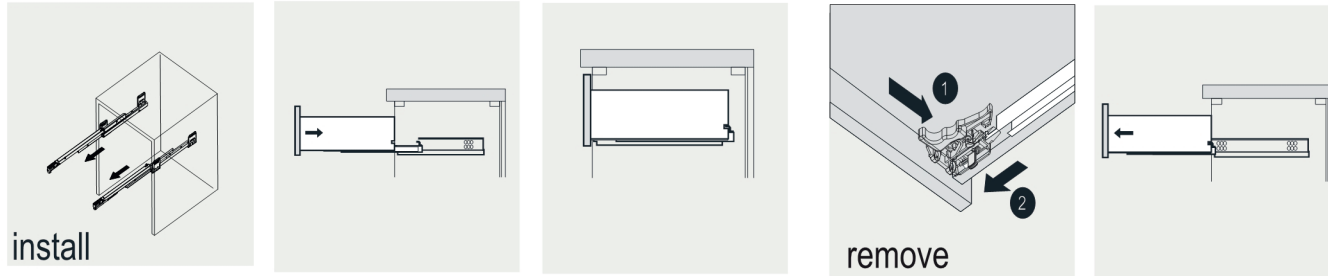

VIVA

MODLE NO : EVVN528-36MOK

- Please check your product packaging to make Sure the included accessories are in the "list of standard accessories".if any parts are missing, please contact your local dealer immediately
- Do not allow any sharp objects to come in contact with the cabinet,as it will scratch the surface
- Continuous and prolonged exposure to direct sunlight may cause discoloration to the wood.
- Continuous and prolonged exposure to direct sunlight may cause discoloration to the wood.
- Please avoid using cleaning products that contain bleach or ammonia.
- Wood surface should only be cleaned with wood care products such as soapy water or furniture polish.

ERECTING TOOL

DRAWER'S ADJUST

INSTALLATION INSTRUCTIONS