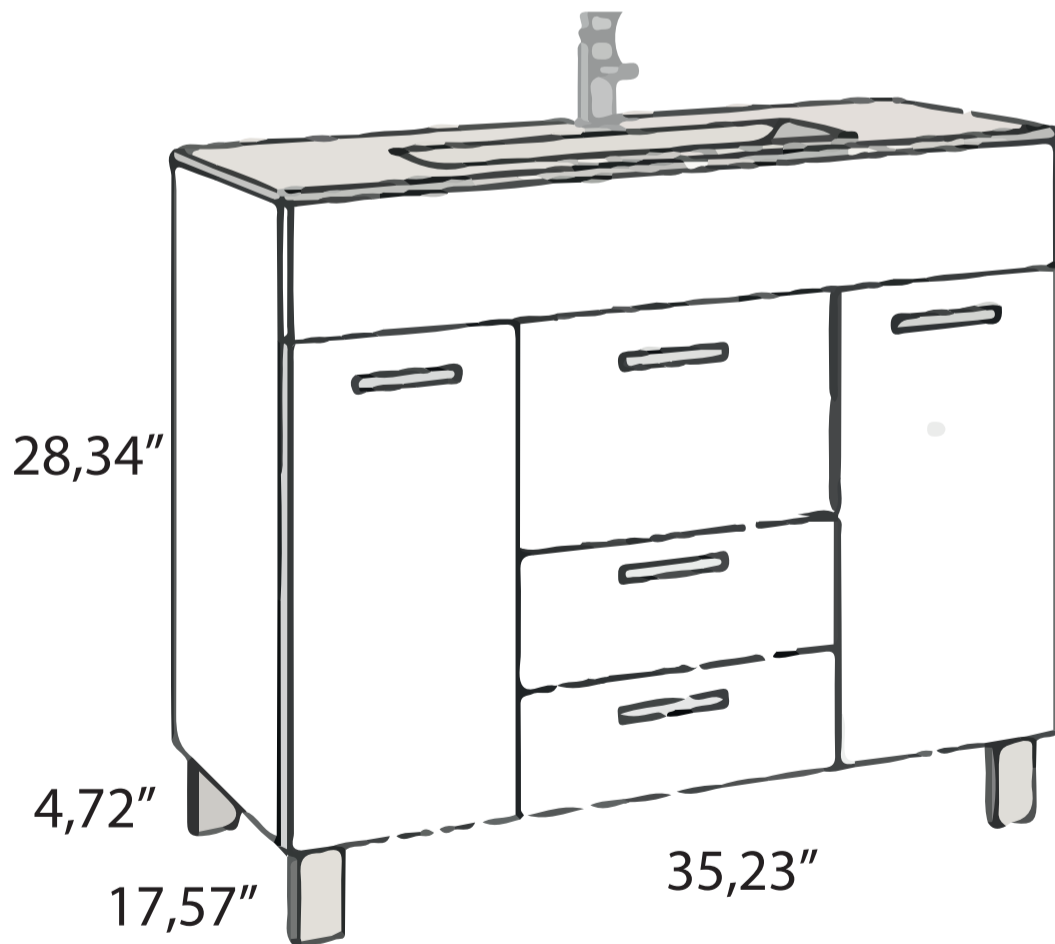

VIVA

MODLE NO : EVVN528-36WG

- Please check your product packaging to make Sure the included accessories are in the "list of standard accessories".if any parts are missing, please contact your local dealer immediately
- Do not allow any sharp objects to come in contact with the cabinet,as it will scratch the surface
- Continuous and prolonged exposure to direct sunlight may cause discoloration to the wood.
- Continuous and prolonged exposure to direct sunlight may cause discoloration to the wood.
- Please avoid using cleaning products that contain bleach or ammonia.
- Wood surface should only be cleaned with wood care products such as soapy water or furniture polish.