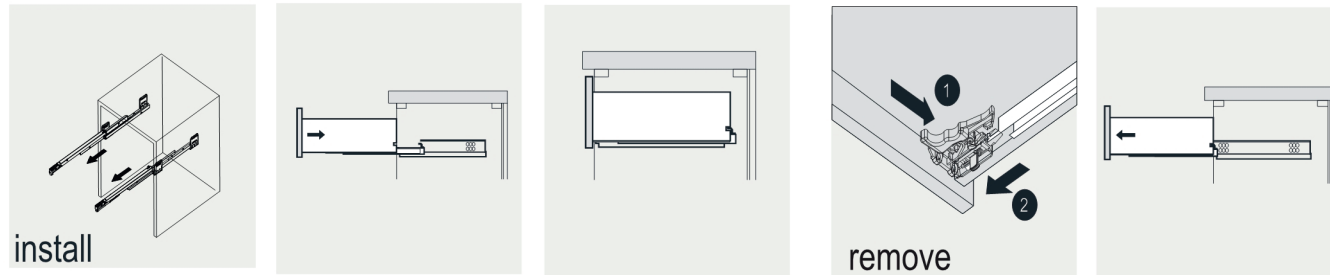

VIVA

MODLE NO : EVVN528-36WG

- Please check your product packaging to make Sure the included accessories are in the "list of standard accessories".if any parts are missing, please contact your local dealer immediately
- Do not allow any sharp objects to come in contact with the cabinet,as it will scratch the surface
- Continuous and prolonged exposure to direct sunlight may cause discoloration to the wood.
- Continuous and prolonged exposure to direct sunlight may cause discoloration to the wood.
- Please avoid using cleaning products that contain bleach or ammonia.
- Wood surface should only be cleaned with wood care products such as soapy water or furniture polish.

ERECTING TOOL

DRAWER'S ADJUST

INSTALLATION INSTRUCTIONS