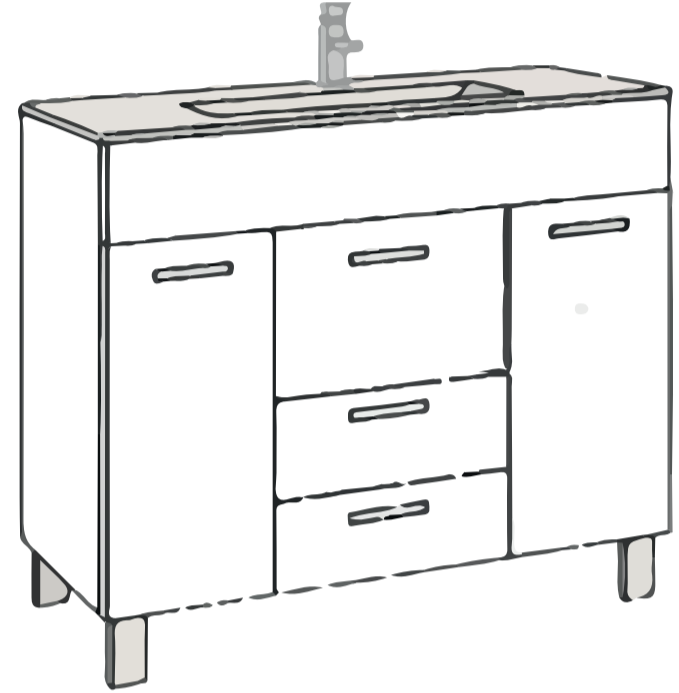

VIVA

MODLE NO : EVVN528-36WG

- Please check your product packaging to make Sure the included accessories are in the "list of standard accessories".if any parts are missing, please contact your local dealer immediately
- Do not allow any sharp objects to come in contact with the cabinet,as it will scratch the surface
- Continuous and prolonged exposure to direct sunlight may cause discoloration to the wood.
- Continuous and prolonged exposure to direct sunlight may cause discoloration to the wood.
- Please avoid using cleaning products that contain bleach or ammonia.
- Wood surface should only be cleaned with wood care products such as soapy water or furniture polish.