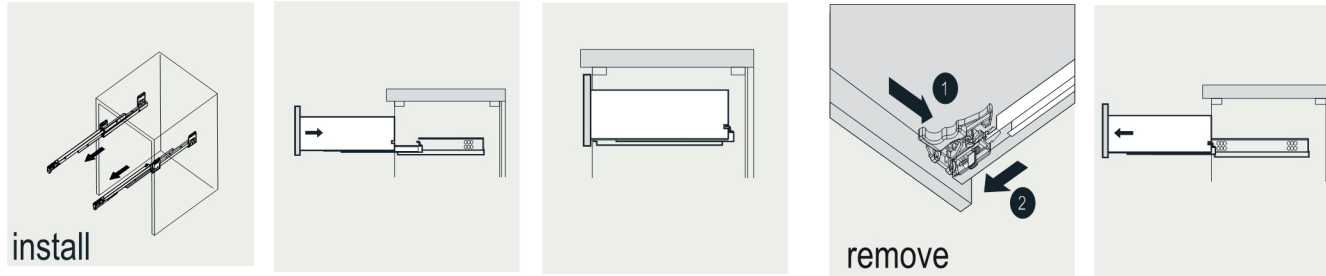

VIVA

MODLE NO : EVVN530-28BL

- Please check your product packaging to make Sure the included accessories are in the "list of standard accessories".if any parts are missing, please contact your local dealer immediately
- Do not allow any sharp objects to come in contact with the cabinet,as it will scratch the surface
- Continuous and prolonged exposure to direct sunlight may cause discoloration to the wood.
- Continuous and prolonged exposure to direct sunlight may cause discoloration to the wood.
- Please avoid using cleaning products that contain bleach or ammonia.
- Wood surface should only be cleaned with wood care products such as soapy water or furniture polish.

ERECTING TOOL

DRAWER'S ADJUST

INSTALLATION INSTRUCTIONS