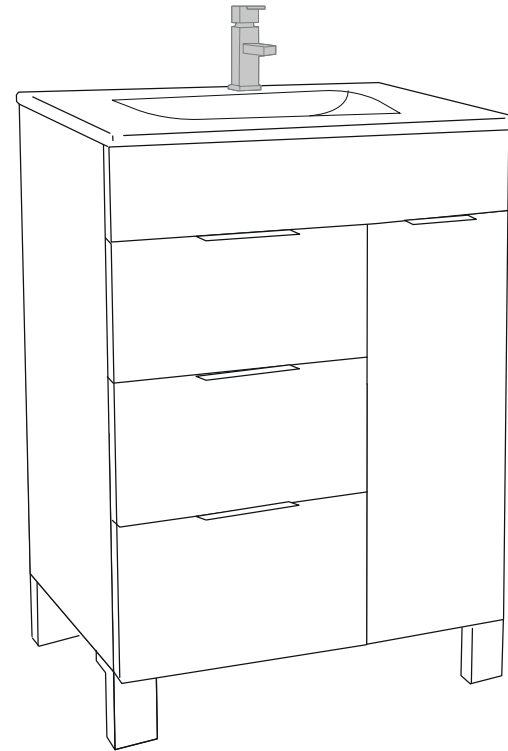

VIVA

MODLE NO : EVVN530-28BL

- Please check your product packaging to make Sure the included accessories are in the "list of standard accessories".if any parts are missing, please contact your local dealer immediately
- Do not allow any sharp objects to come in contact with the cabinet,as it will scratch the surface
- Continuous and prolonged exposure to direct sunlight may cause discoloration to the wood.
- Continuous and prolonged exposure to direct sunlight may cause discoloration to the wood.
- Please avoid using cleaning products that contain bleach or ammonia.
- Wood surface should only be cleaned with wood care products such as soapy water or furniture polish.