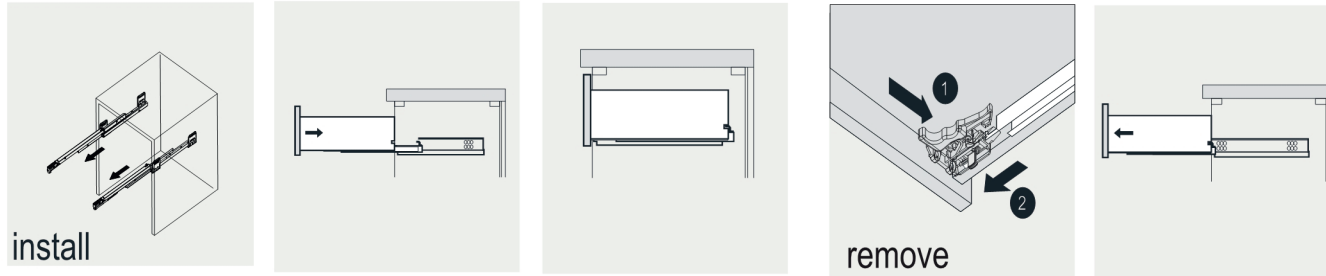

VIVA

MODLE NO : EVVN530-28GR

- Please check your product packaging to make Sure the included accessories are in the "list of standard accessories".if any parts are missing, please contact your local dealer immediately
- Do not allow any sharp objects to come in contact with the cabinet,as it will scratch the surface
- Continuous and prolonged exposure to direct sunlight may cause discoloration to the wood.
- Continuous and prolonged exposure to direct sunlight may cause discoloration to the wood.
- Please avoid using cleaning products that contain bleach or ammonia.
- Wood surface should only be cleaned with wood care products such as soapy water or furniture polish.

ERECTING TOOL

DRAWER'S ADJUST

INSTALLATION INSTRUCTIONS