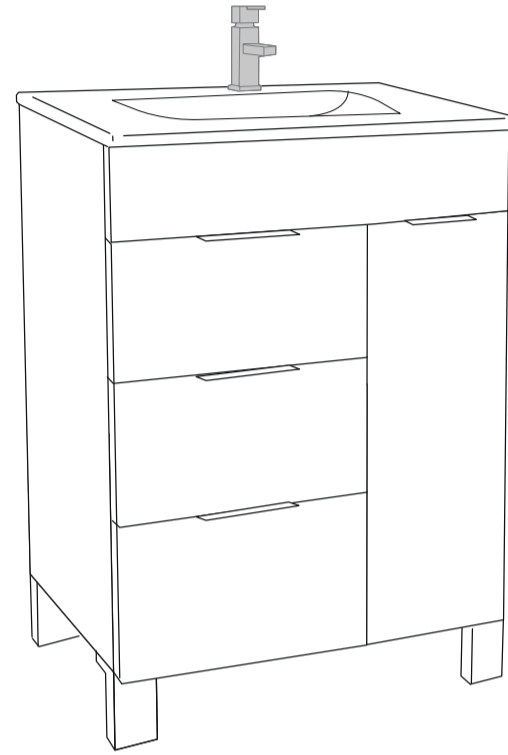

VIVA

MODLE NO : EVVN530-28GR

- Please check your product packaging to make Sure the included accessories are in the "list of standard accessories".if any parts are missing, please contact your local dealer immediately
- Do not allow any sharp objects to come in contact with the cabinet,as it will scratch the surface
- Continuous and prolonged exposure to direct sunlight may cause discoloration to the wood.
- Continuous and prolonged exposure to direct sunlight may cause discoloration to the wood.
- Please avoid using cleaning products that contain bleach or ammonia.
- Wood surface should only be cleaned with wood care products such as soapy water or furniture polish.