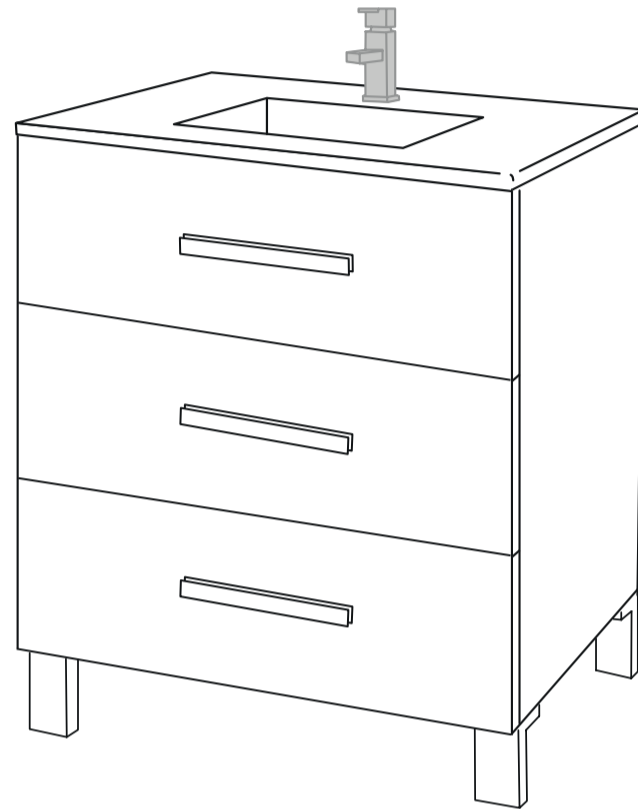

# VIVA

MODLE NO : EVVN531-30GR

- Please check your product packaging to make Sure the included accessories are in the "list of standard accessories".if any parts are missing, please contact your local dealer immediately
- Do not allow any sharp objects to come in contact with the cabinet,as it will scratch the surface
- Continuous and prolonged exposure to direct sunlight may cause discoloration to the wood.
- Continuous and prolonged exposure to direct sunlight may cause discoloration to the wood.
- Please avoid using cleaning products that contain bleach or ammonia.
- Wood surface should only be cleaned with wood care products such as soapy water or furniture polish.