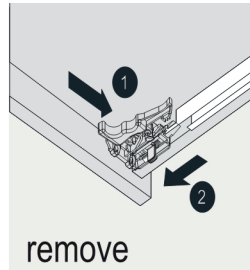

# VIVA

MODLE NO : EVVN531-30GR

- Please check your product packaging to make Sure the included accessories are in the "list of standard accessories".if any parts are missing, please contact your local dealer immediately
- Do not allow any sharp objects to come in contact with the cabinet,as it will scratch the surface
- Continuous and prolonged exposure to direct sunlight may cause discoloration to the wood.
- Continuous and prolonged exposure to direct sunlight may cause discoloration to the wood.
- Please avoid using cleaning products that contain bleach or ammonia.
- Wood surface should only be cleaned with wood care products such as soapy water or furniture polish.