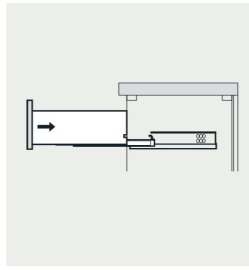

# VIVA

MODLE NO : EVVN531-30GR

- Please check your product packaging to make Sure the included accessories are in the "list of standard accessories".if any parts are missing, please contact your local dealer immediately
- Do not allow any sharp objects to come in contact with the cabinet,as it will scratch the surface
- Continuous and prolonged exposure to direct sunlight may cause discoloration to the wood.
- Continuous and prolonged exposure to direct sunlight may cause discoloration to the wood.
- Please avoid using cleaning products that contain bleach or ammonia.
- Wood surface should only be cleaned with wood care products such as soapy water or furniture polish.