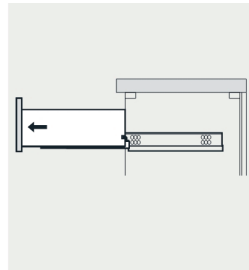

# VIVA

MODLE NO : EVVN531-30GR

- Please check your product packaging to make Sure the included accessories are in the "list of standard accessories".if any parts are missing, please contact your local dealer immediately
- Do not allow any sharp objects to come in contact with the cabinet,as it will scratch the surface
- Continuous and prolonged exposure to direct sunlight may cause discoloration to the wood.
- Continuous and prolonged exposure to direct sunlight may cause discoloration to the wood.
- Please avoid using cleaning products that contain bleach or ammonia.
- Wood surface should only be cleaned with wood care products such as soapy water or furniture polish.