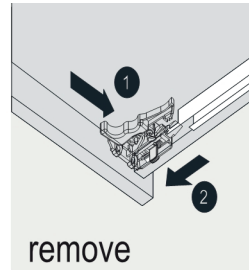

VIVA

MODLE NO : EVVN531-30WH

- Please check your product packaging to make Sure the included accessories are in the "list of standard accessories".if any parts are missing, please contact your local dealer immediately
- Do not allow any sharp objects to come in contact with the cabinet,as it will scratch the surface
- Continuous and prolonged exposure to direct sunlight may cause discoloration to the wood.
- Continuous and prolonged exposure to direct sunlight may cause discoloration to the wood.
- Please avoid using cleaning products that contain bleach or ammonia.
- Wood surface should only be cleaned with wood care products such as soapy water or furniture polish.