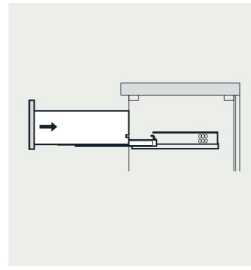

VIVA

MODLE NO : EVVN531-30WH

- Please check your product packaging to make Sure the included accessories are in the "list of standard accessories".if any parts are missing, please contact your local dealer immediately
- Do not allow any sharp objects to come in contact with the cabinet,as it will scratch the surface
- Continuous and prolonged exposure to direct sunlight may cause discoloration to the wood.
- Continuous and prolonged exposure to direct sunlight may cause discoloration to the wood.
- Please avoid using cleaning products that contain bleach or ammonia.
- Wood surface should only be cleaned with wood care products such as soapy water or furniture polish.