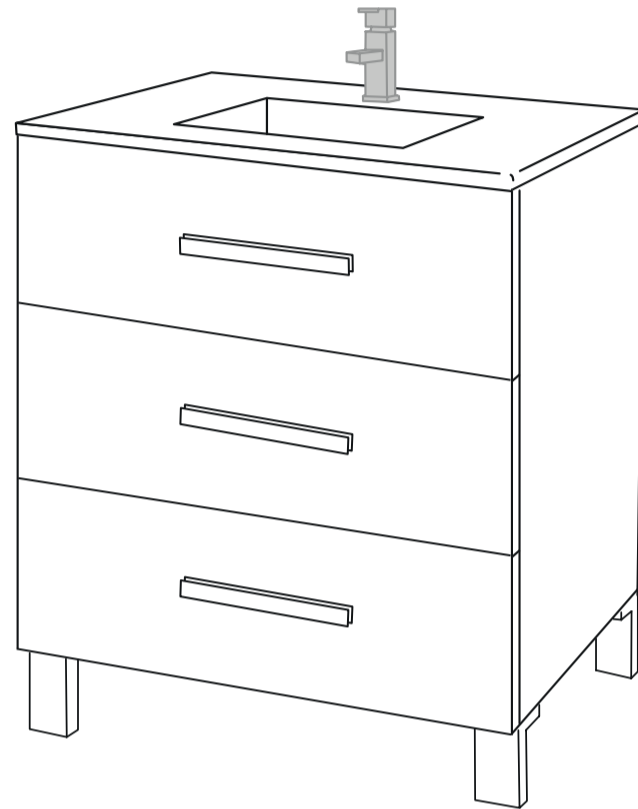

VIVA

MODLE NO : EVVN531-30WH

- Please check your product packaging to make Sure the included accessories are in the "list of standard accessories".if any parts are missing, please contact your local dealer immediately
- Do not allow any sharp objects to come in contact with the cabinet,as it will scratch the surface
- Continuous and prolonged exposure to direct sunlight may cause discoloration to the wood.
- Continuous and prolonged exposure to direct sunlight may cause discoloration to the wood.
- Please avoid using cleaning products that contain bleach or ammonia.
- Wood surface should only be cleaned with wood care products such as soapy water or furniture polish.