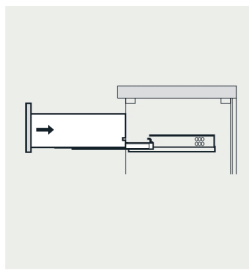

install

remove

INSTALLATION INSTRUCTIONS