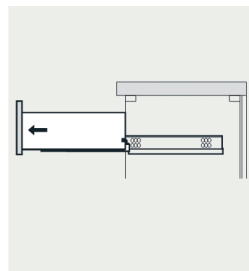

install

remove

INSTALLATION INSTRUCTIONS