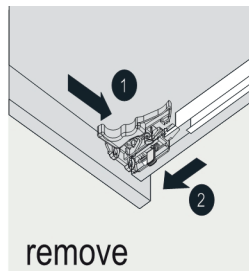

install

remove

INSTALLATION INSTRUCTIONS