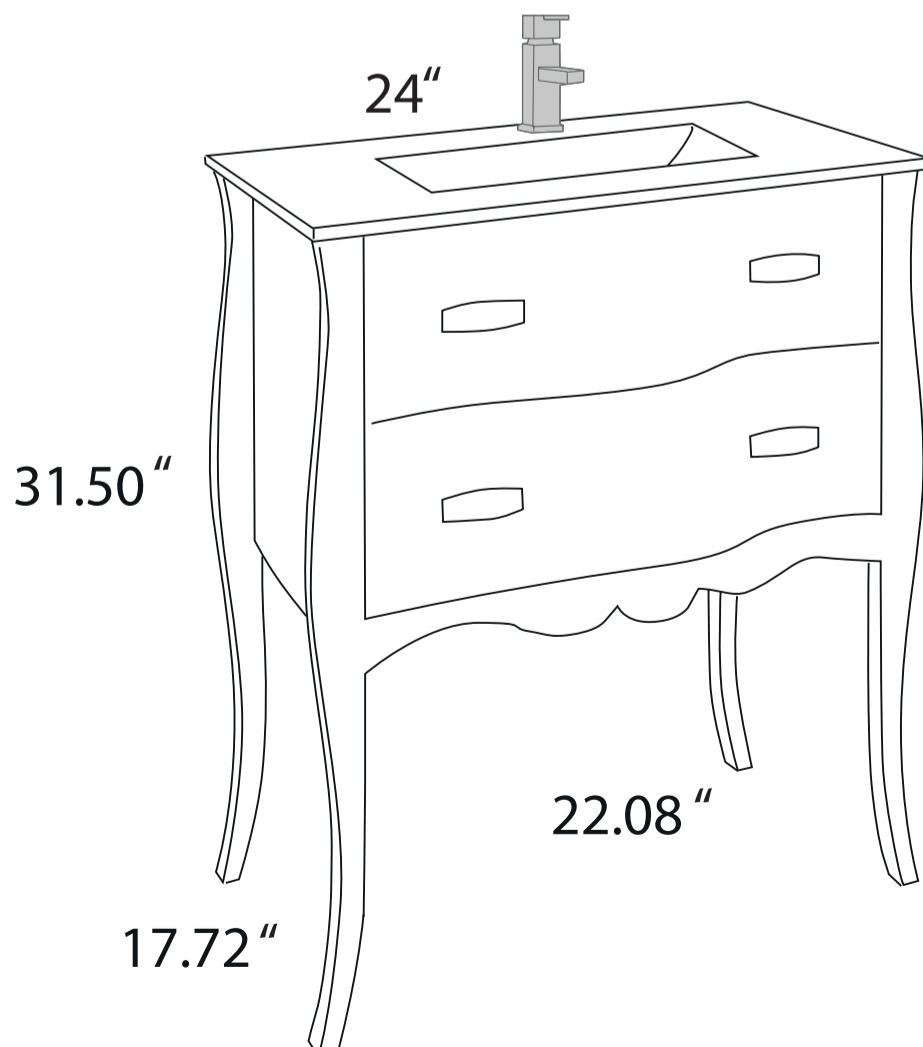

VIVA

MODLE NO : EVVN532-24WHSV

- Please check your product packaging to make Sure the included accessories are in the "list of standard accessories".if any parts are missing, please contact your local dealer immediately
- Do not allow any sharp objects to come in contact with the cabinet,as it will scratch the surface
- Continuous and prolonged exposure to direct sunlight may cause discoloration to the wood.
- Continuous and prolonged exposure to direct sunlight may cause discoloration to the wood.
- Please avoid using cleaning products that contain bleach or ammonia.
- Wood surface should only be cleaned with wood care products such as soapy water or furniture polish.