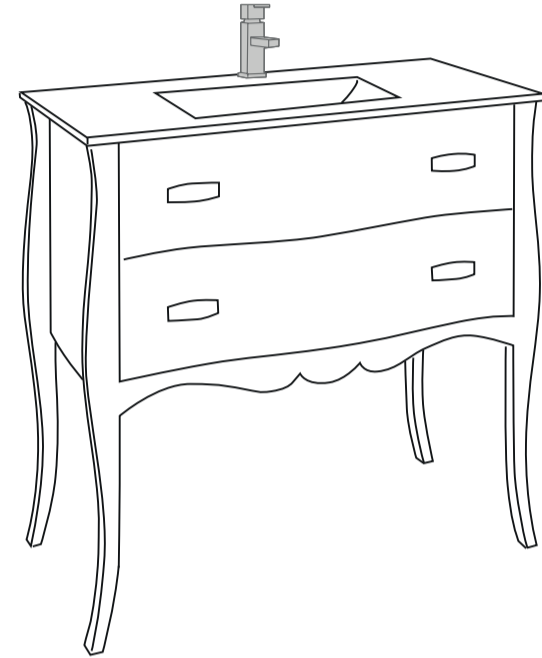

VIVA

MODLE NO : EVVN532-32WHSV

- Please check your product packaging to make Sure the included accessories are in the "list of standard accessories".if any parts are missing, please contact your local dealer immediately
- Do not allow any sharp objects to come in contact with the cabinet,as it will scratch the surface
- Continuous and prolonged exposure to direct sunlight may cause discoloration to the wood.
- Continuous and prolonged exposure to direct sunlight may cause discoloration to the wood.
- Please avoid using cleaning products that contain bleach or ammonia.
- Wood surface should only be cleaned with wood care products such as soapy water or furniture polish.