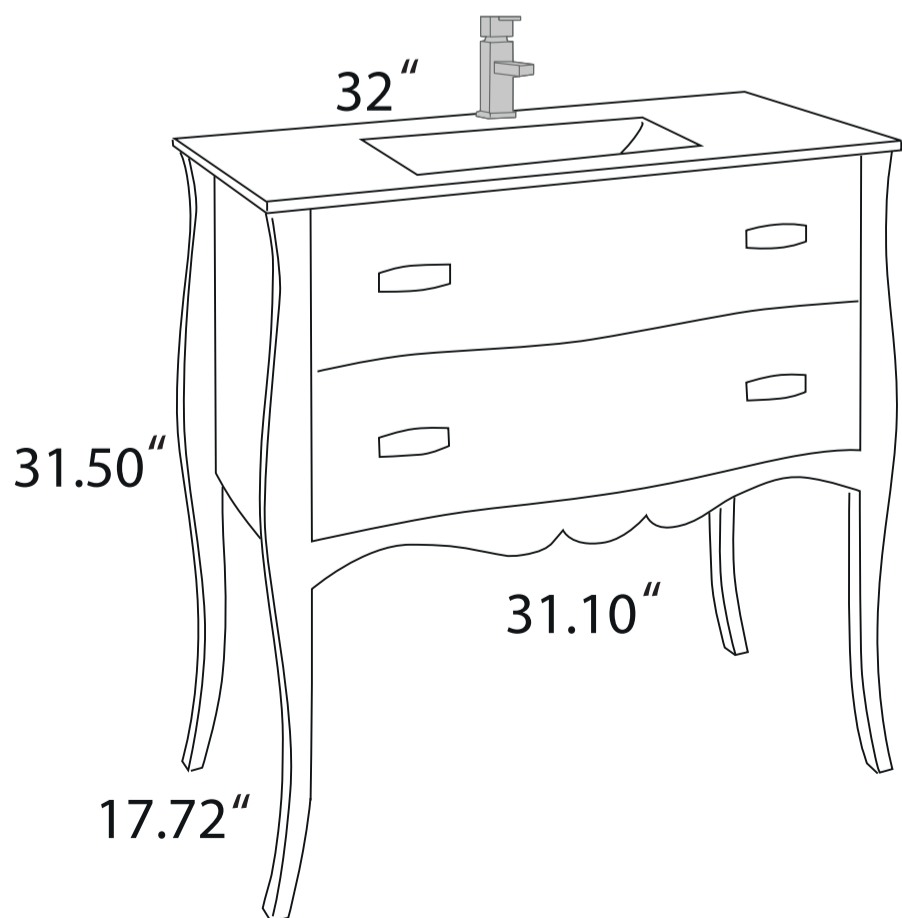

VIVA

MODLE NO : EVVN532-32WHSV

- Please check your product packaging to make Sure the included accessories are in the "list of standard accessories".if any parts are missing, please contact your local dealer immediately
- Do not allow any sharp objects to come in contact with the cabinet,as it will scratch the surface
- Continuous and prolonged exposure to direct sunlight may cause discoloration to the wood.
- Continuous and prolonged exposure to direct sunlight may cause discoloration to the wood.
- Please avoid using cleaning products that contain bleach or ammonia.
- Wood surface should only be cleaned with wood care products such as soapy water or furniture polish.