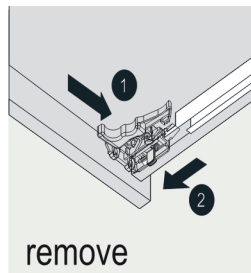

VIVA

MODLE NO : EVVN532-32WHSV

- Please check your product packaging to make Sure the included accessories are in the "list of standard accessories".if any parts are missing, please contact your local dealer immediately
- Do not allow any sharp objects to come in contact with the cabinet,as it will scratch the surface
- Continuous and prolonged exposure to direct sunlight may cause discoloration to the wood.
- Continuous and prolonged exposure to direct sunlight may cause discoloration to the wood.
- Please avoid using cleaning products that contain bleach or ammonia.
- Wood surface should only be cleaned with wood care products such as soapy water or furniture polish.