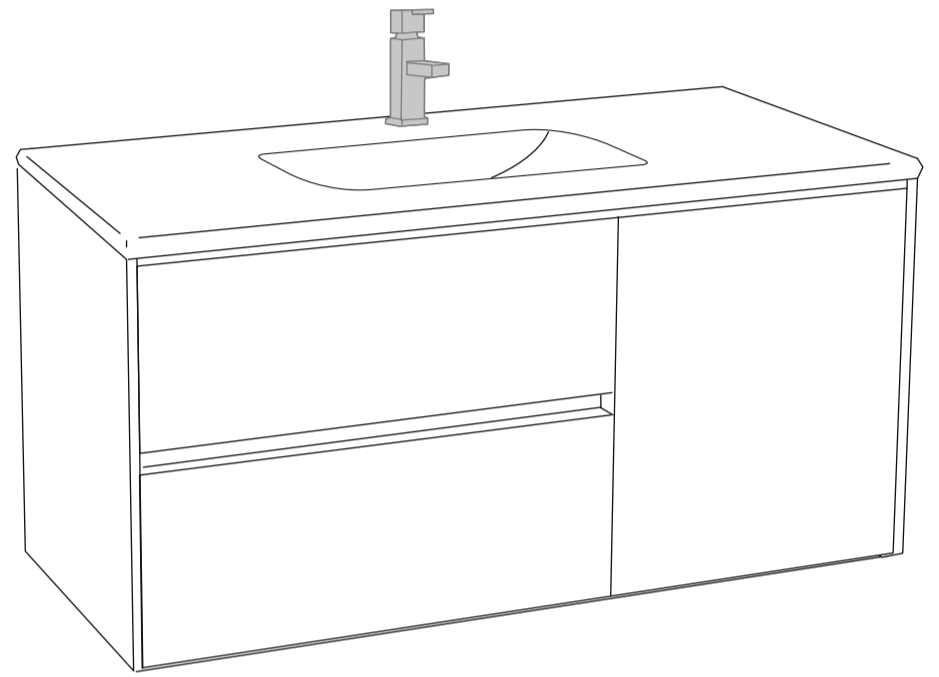

VIVA

MODLE NO : EVVN533-39WG

- Please check your product packaging to make Sure the included accessories are in the "list of standard accessories".if any parts are missing, please contact your local dealer immediately
- Do not allow any sharp objects to come in contact with the cabinet,as it will scratch the surface
- Continuous and prolonged exposure to direct sunlight may cause discoloration to the wood.
- Continuous and prolonged exposure to direct sunlight may cause discoloration to the wood.
- Please avoid using cleaning products that contain bleach or ammonia.
- Wood surface should only be cleaned with wood care products such as soapy water or furniture polish.