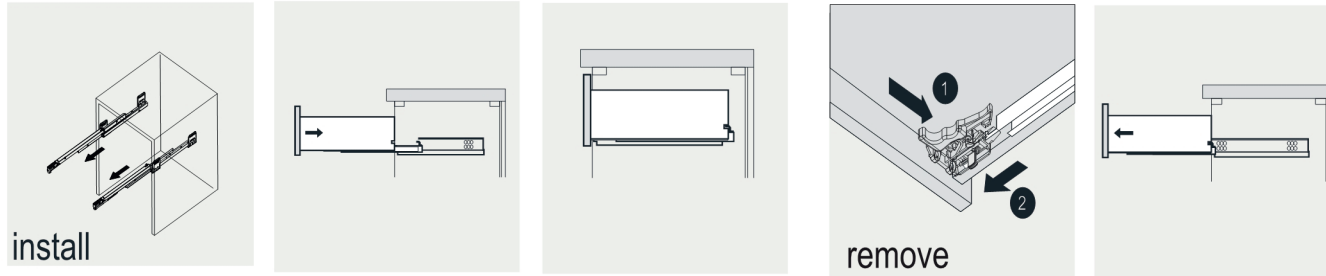

VIVA

MODLE NO : EVVN533-39WG

- Please check your product packaging to make Sure the included accessories are in the "list of standard accessories".if any parts are missing, please contact your local dealer immediately
- Do not allow any sharp objects to come in contact with the cabinet,as it will scratch the surface
- Continuous and prolonged exposure to direct sunlight may cause discoloration to the wood.
- Continuous and prolonged exposure to direct sunlight may cause discoloration to the wood.
- Please avoid using cleaning products that contain bleach or ammonia.
- Wood surface should only be cleaned with wood care products such as soapy water or furniture polish.

ERECTING TOOL

DRAWER'S ADJUST

INSTALLATION INSTRUCTIONS