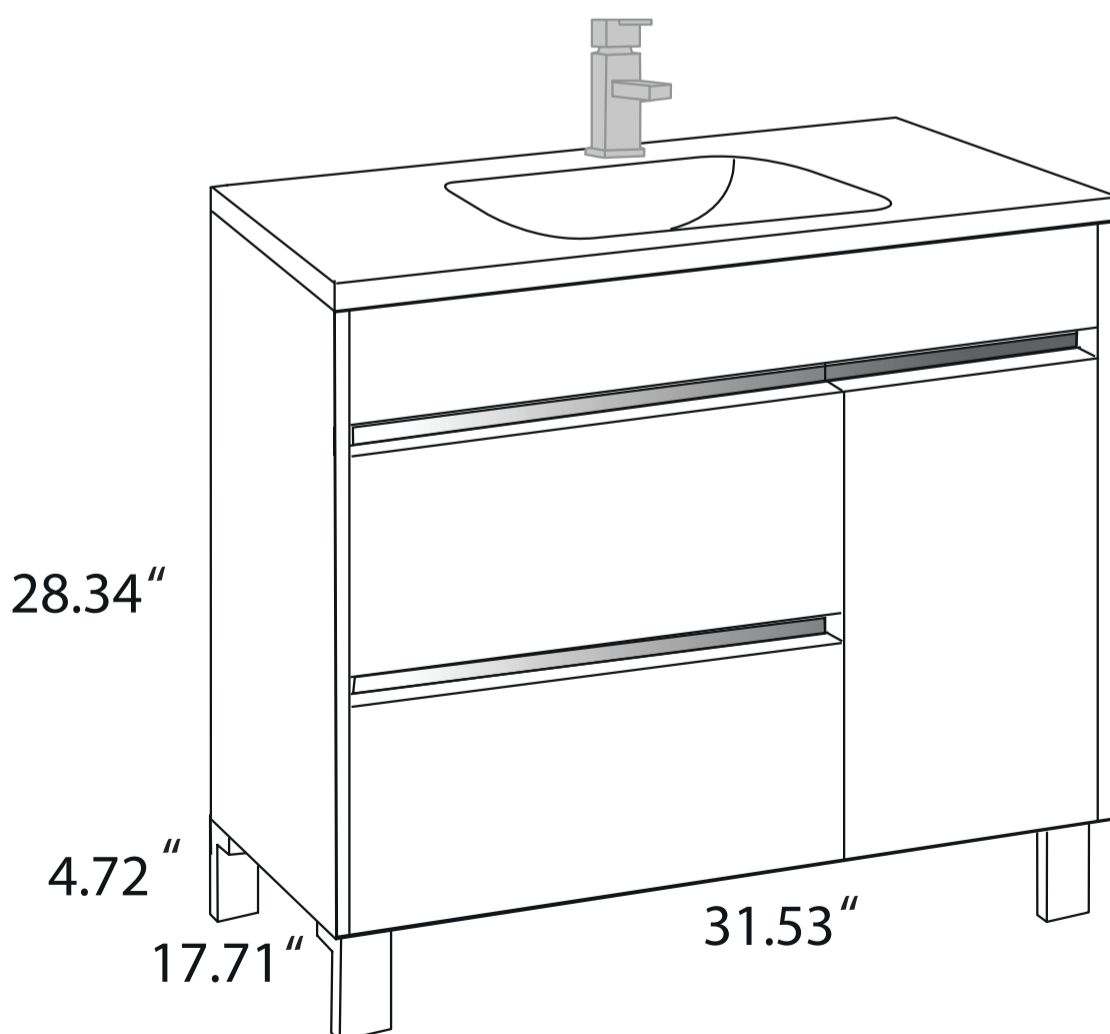

VIVA

MODLE NO : EVVN535-32WG

- Please check your product packaging to make Sure the included accessories are in the "list of standard accessories".if any parts are missing, please contact your local dealer immediately
- Do not allow any sharp objects to come in contact with the cabinet,as it will scratch the surface
- Continuous and prolonged exposure to direct sunlight may cause discoloration to the wood.
- Continuous and prolonged exposure to direct sunlight may cause discoloration to the wood.
- Please avoid using cleaning products that contain bleach or ammonia.
- Wood surface should only be cleaned with wood care products such as soapy water or furniture polish.