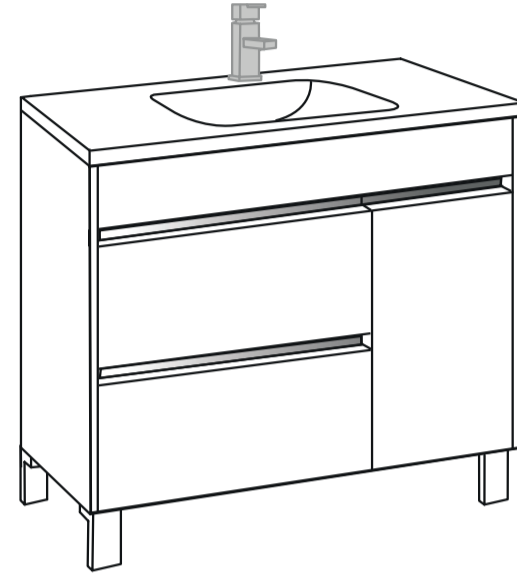

VIVA

MODLE NO : EVVN535-32WG

- Please check your product packaging to make Sure the included accessories are in the "list of standard accessories".if any parts are missing, please contact your local dealer immediately
- Do not allow any sharp objects to come in contact with the cabinet,as it will scratch the surface
- Continuous and prolonged exposure to direct sunlight may cause discoloration to the wood.
- Continuous and prolonged exposure to direct sunlight may cause discoloration to the wood.
- Please avoid using cleaning products that contain bleach or ammonia.
- Wood surface should only be cleaned with wood care products such as soapy water or furniture polish.