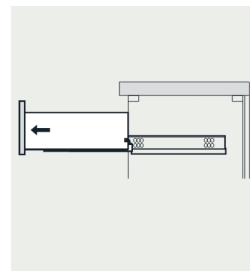

# VIVA

MODLE NO : EVVN600-24CHNT-WM

- Please check your product packaging to make Sure the included accessories are in the "list of standard accessories".if any parts are missing, please contact your local dealer immediately
- Do not allow any sharp objects to come in contact with the cabinet,as it will scratch the surface
- Continuous and prolonged exposure to direct sunlight may cause discoloration to the wood.
- Continuous and prolonged exposure to direct sunlight may cause discoloration to the wood.
- Please avoid using cleaning products that contain bleach or ammonia.
- Wood surface should only be cleaned with wood care products such as soapy water or furniture polish.