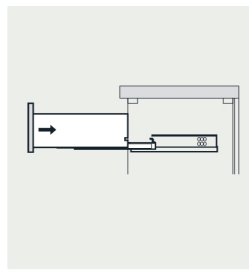

# VIVA

MODLE NO : EVVN600-24CHNT-WM

- Please check your product packaging to make Sure the included accessories are in the "list of standard accessories".if any parts are missing, please contact your local dealer immediately
- Do not allow any sharp objects to come in contact with the cabinet,as it will scratch the surface
- Continuous and prolonged exposure to direct sunlight may cause discoloration to the wood.
- Continuous and prolonged exposure to direct sunlight may cause discoloration to the wood.
- Please avoid using cleaning products that contain bleach or ammonia.
- Wood surface should only be cleaned with wood care products such as soapy water or furniture polish.