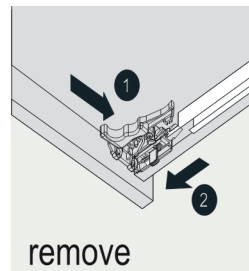

# VIVA

MODLE NO : EVVN600-24CHNT-WM

- Please check your product packaging to make Sure the included accessories are in the "list of standard accessories".if any parts are missing, please contact your local dealer immediately
- Do not allow any sharp objects to come in contact with the cabinet,as it will scratch the surface
- Continuous and prolonged exposure to direct sunlight may cause discoloration to the wood.
- Continuous and prolonged exposure to direct sunlight may cause discoloration to the wood.
- Please avoid using cleaning products that contain bleach or ammonia.
- Wood surface should only be cleaned with wood care products such as soapy water or furniture polish.