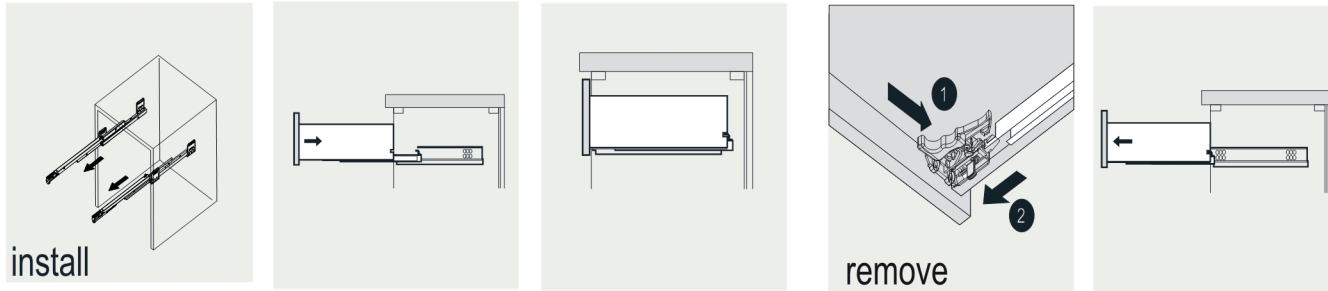

EVIVA

MODLE NO : EVVN613-24WH

- Please check your product packaging to make Sure the included accessories are in the "list of standard accessories".if any parts are missing, please contact your local dealer immediately
- Do not allow any sharp objects to come in contact with the cabinet,as it will scratch the surface
- Continuous and prolonged exposure to direct sunlight may cause discoloration to the wood.
- Continuous and prolonged exposure to direct sunlight may cause discoloration to the wood.
- Please avoid using cleaning products that contain bleach or ammonia.
- Wood surface should only be cleaned with wood care products such as soapy water or furniture polish.

ERECTING TOOL

DRAWER'S ADJUST

INSTALLATION INSTRUCTIONS