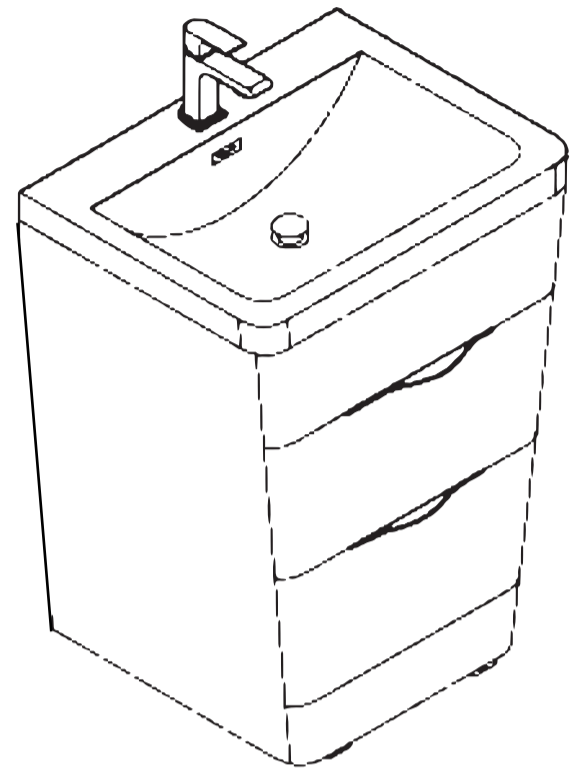

VIVA

MODLE NO : EVVN650-25WHOK

- Please check your product packaging to make Sure the included accessories are in the "list of standard accessories".if any parts are missing, please contact your local dealer immediately
- Do not allow any sharp objects to come in contact with the cabinet,as it will scratch the surface
- Continuous and prolonged exposure to direct sunlight may cause discoloration to the wood.
- Continuous and prolonged exposure to direct sunlight may cause discoloration to the wood.
- Please avoid using cleaning products that contain bleach or ammonia.
- Wood surface should only be cleaned with wood care products such as soapy water or furniture polish.