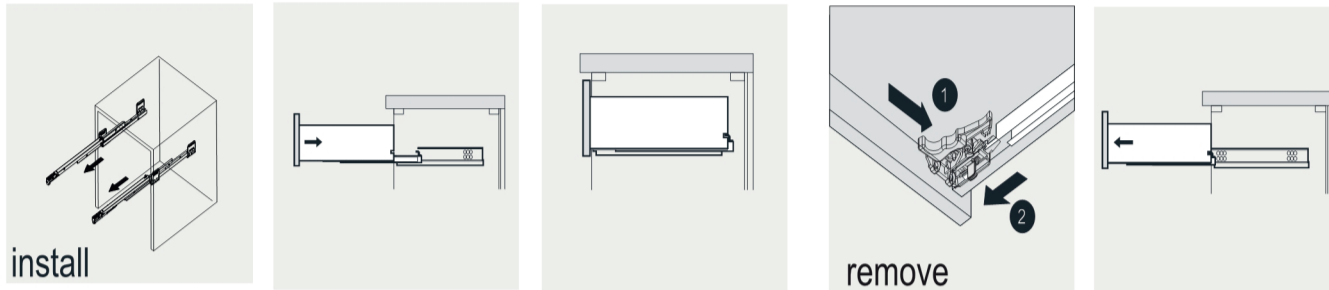

VIVA

MODLE NO : EVVN650-25WHOK

- Please check your product packaging to make Sure the included accessories are in the "list of standard accessories".if any parts are missing, please contact your local dealer immediately
- Do not allow any sharp objects to come in contact with the cabinet,as it will scratch the surface
- Continuous and prolonged exposure to direct sunlight may cause discoloration to the wood.
- Continuous and prolonged exposure to direct sunlight may cause discoloration to the wood.
- Please avoid using cleaning products that contain bleach or ammonia.
- Wood surface should only be cleaned with wood care products such as soapy water or furniture polish.

ERECTING TOOL

DRAWER'S ADJUST

INSTALLATION INSTRUCTIONS