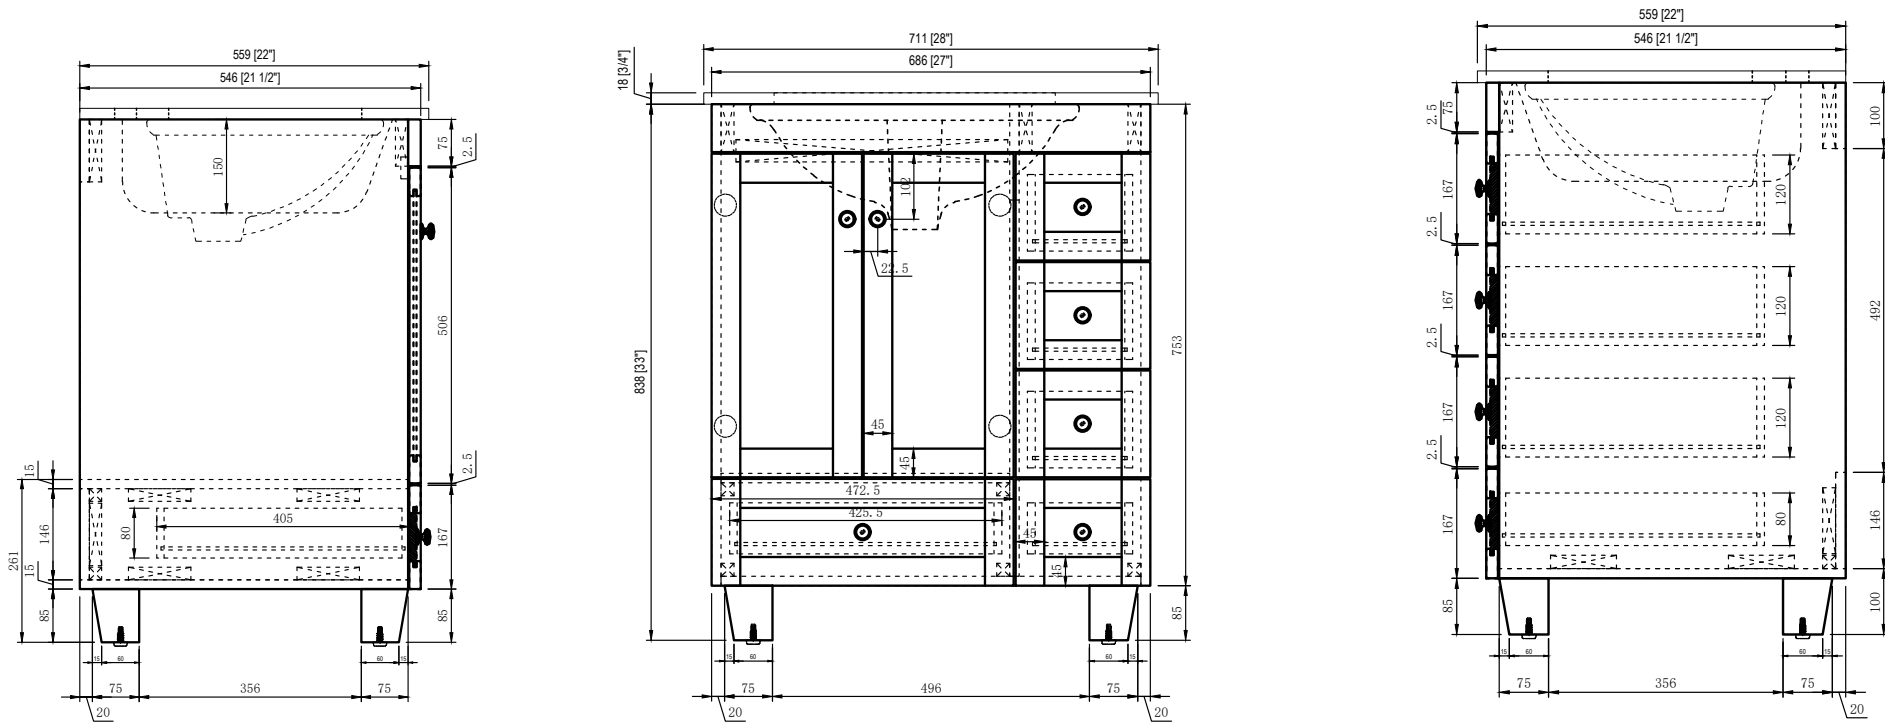

## Eviva Acclaim 28"

Note: measurements are in millimeters