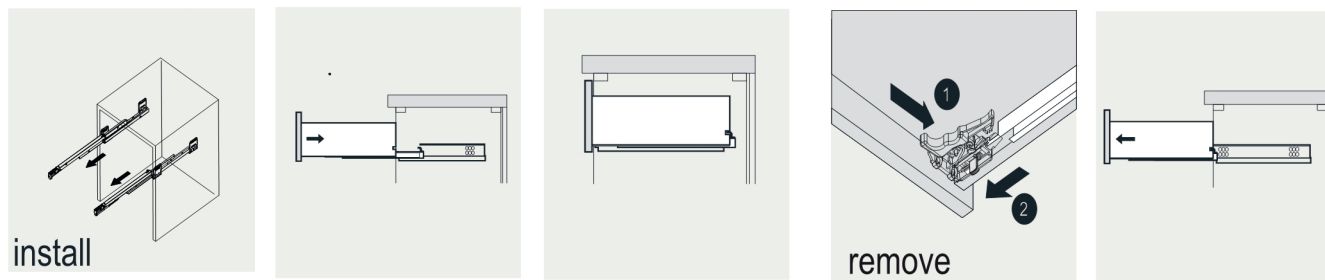

VIVA

MODLE NO : EVVN69-30ES

- Please check your product packaging to make Sure the included accessories are in the "list of standard accessories".if any parts are missing, please contact your local dealer immediately
- Do not allow any sharp objects to come in contact with the cabinet,as it will scratch the surface
- Continuous and prolonged exposure to direct sunlight may cause discoloration to the wood.
- Continuous and prolonged exposure to direct sunlight may cause discoloration to the wood.
- Please avoid using cleaning products that contain bleach or ammonia.
- Wood surface should only be cleaned with wood care products such as soapy water or furniture polish.

ERECTING TOOL

DRAWER'S ADJUST

INSTALLATION INSTRUCTIONS