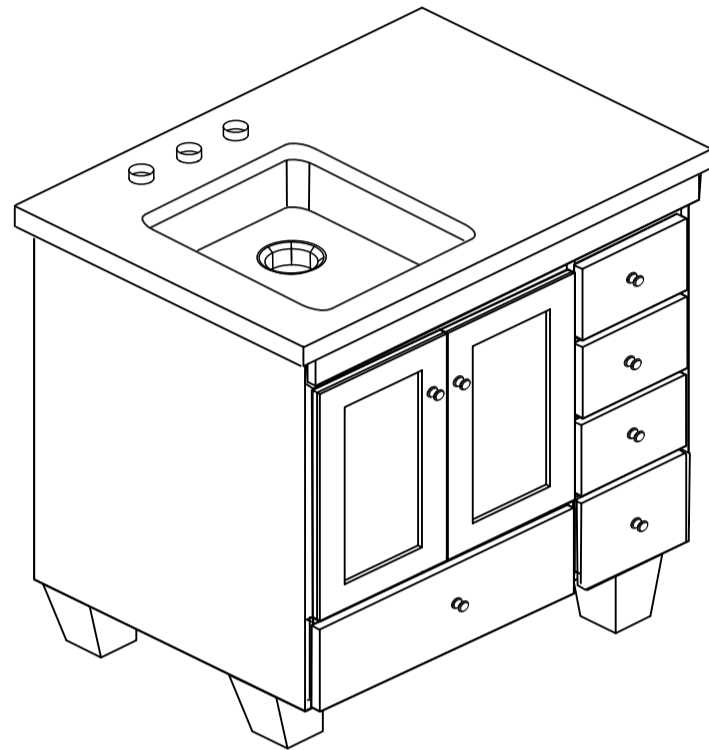

VIVA

MODLE NO : EVVN69-30ES

- Please check your product packaging to make Sure the included accessories are in the "list of standard accessories".if any parts are missing, please contact your local dealer immediately
- Do not allow any sharp objects to come in contact with the cabinet,as it will scratch the surface
- Continuous and prolonged exposure to direct sunlight may cause discoloration to the wood.
- Continuous and prolonged exposure to direct sunlight may cause discoloration to the wood.
- Please avoid using cleaning products that contain bleach or ammonia.
- Wood surface should only be cleaned with wood care products such as soapy water or furniture polish.