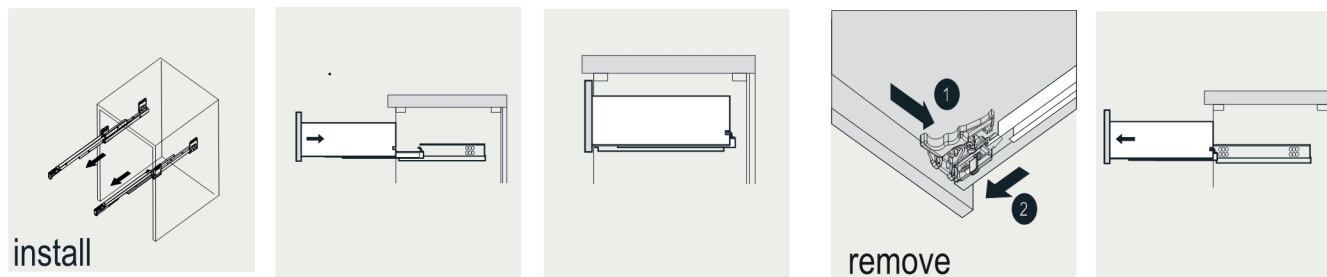

VIVA

MODLE NO : EVVN69-30WH

- Please check your product packaging to make Sure the included accessories are in the "list of standard accessories".if any parts are missing, please contact your local dealer immediately
- Do not allow any sharp objects to come in contact with the cabinet,as it will scratch the surface
- Continuous and prolonged exposure to direct sunlight may cause discoloration to the wood.
- Continuous and prolonged exposure to direct sunlight may cause discoloration to the wood.
- Please avoid using cleaning products that contain bleach or ammonia.
- Wood surface should only be cleaned with wood care products such as soapy water or furniture polish.

ERECTING TOOL

DRAWER'S ADJUST

INSTALLATION INSTRUCTIONS