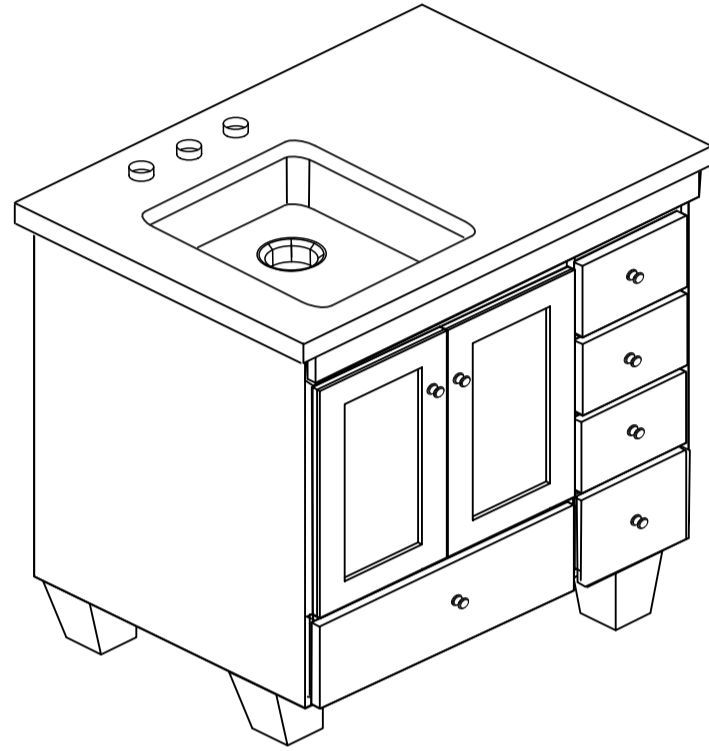

VIVA

MODLE NO : EVVN69-30WH

- Please check your product packaging to make Sure the included accessories are in the "list of standard accessories".if any parts are missing, please contact your local dealer immediately
- Do not allow any sharp objects to come in contact with the cabinet,as it will scratch the surface
- Continuous and prolonged exposure to direct sunlight may cause discoloration to the wood.
- Continuous and prolonged exposure to direct sunlight may cause discoloration to the wood.
- Please avoid using cleaning products that contain bleach or ammonia.
- Wood surface should only be cleaned with wood care products such as soapy water or furniture polish.