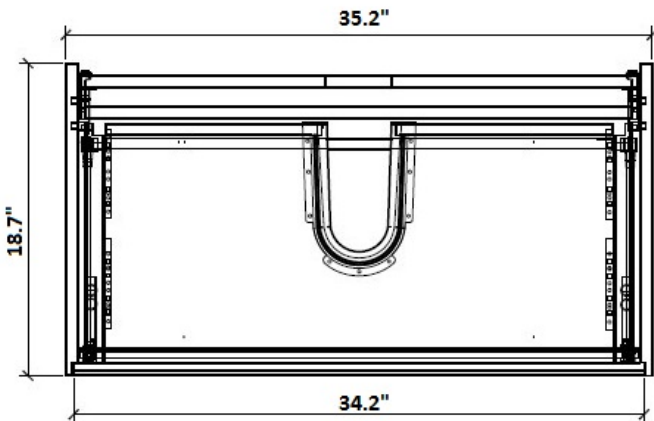

# Eviva Madeira 36"

Model Number: EVVN692-36OAK

Disclaimer: All measurements are  $\pm 1/2$ "

[www.eviva.us](http://www.eviva.us)