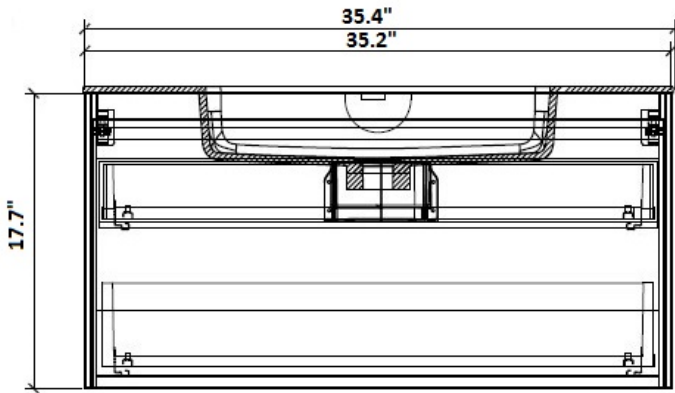

# Eviva Madeira 36"

Model Number: EVVN692-36OAK

Disclaimer: All measurements are  $\pm 1/2$ "

[www.eviva.us](http://www.eviva.us)