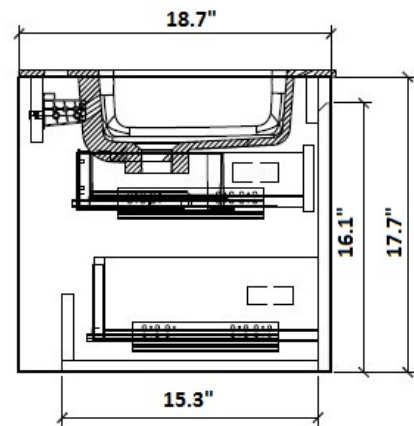

# Eviva Madeira 36"

Model Number: EVVN692-36OAK

Disclaimer: All measurements are  $\pm 1/2$ "

[www.eviva.us](http://www.eviva.us)