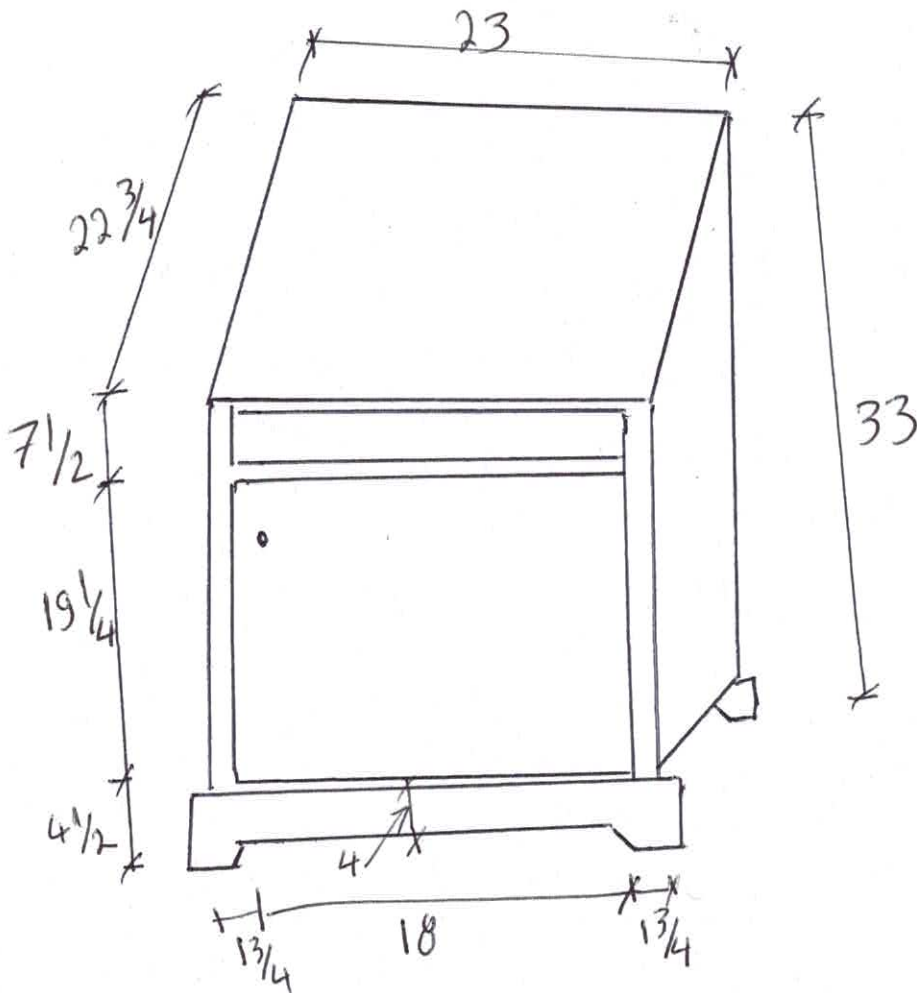

EJNN707-24

vanity + Top and Box

BOX
27*27*39

110 Ib