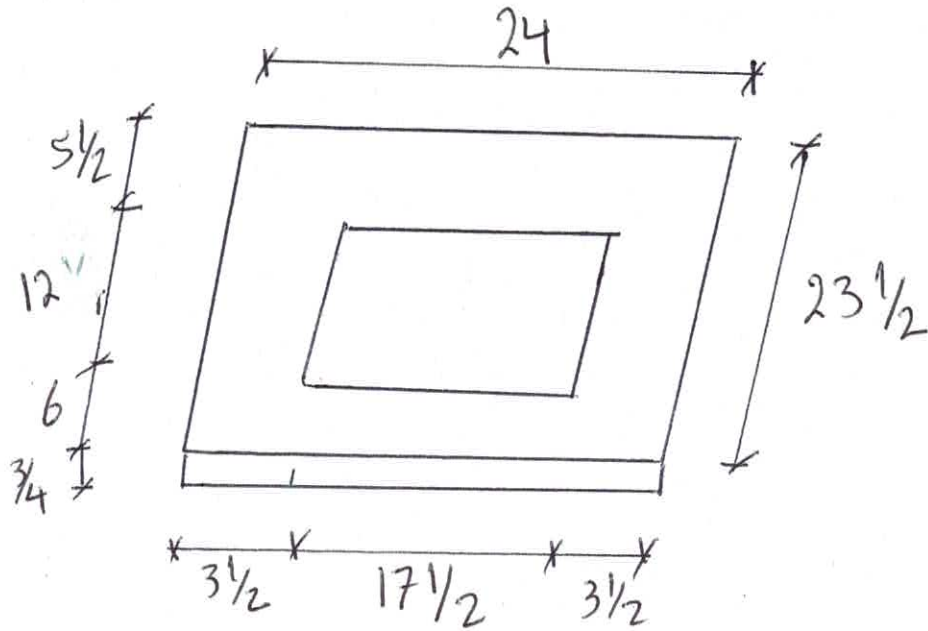

EJNN707-24

vanity + Top and Box

BOX
27*27*39

110 Ib