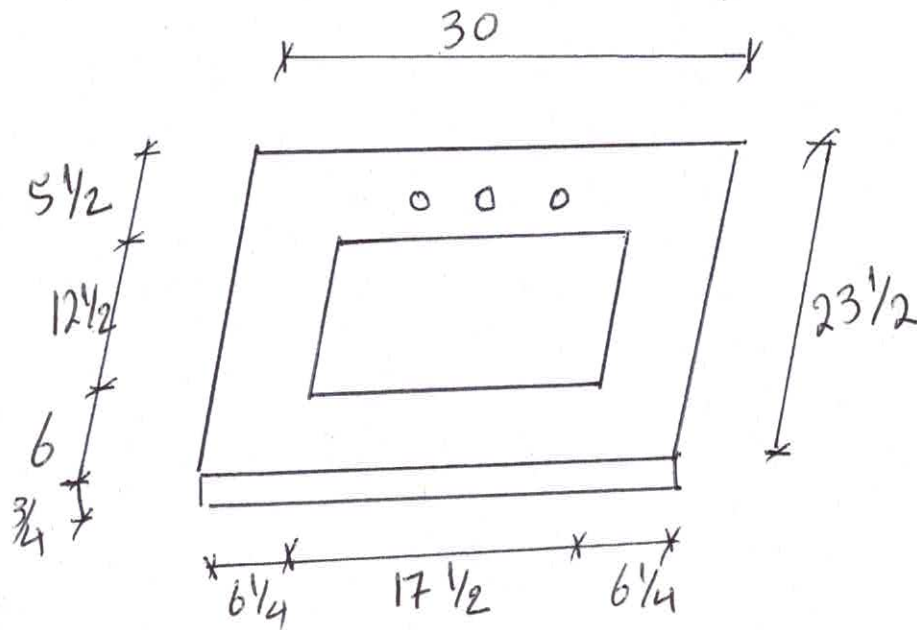

EJVN707-30

Vanity + Top one Box

BOX

34 x 27 x 39

weight

130 lb