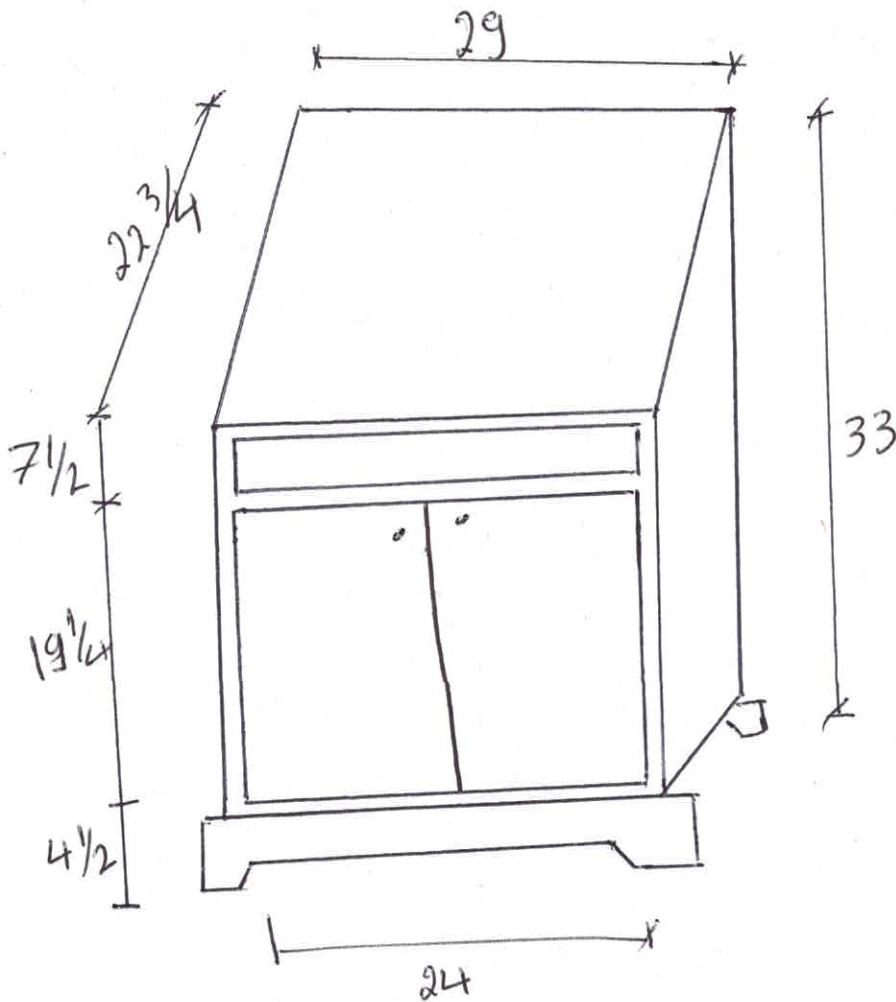

EJVN707-30

Vanity + Top one Box

BOX

34 x 27 x 39

weight

130 lb