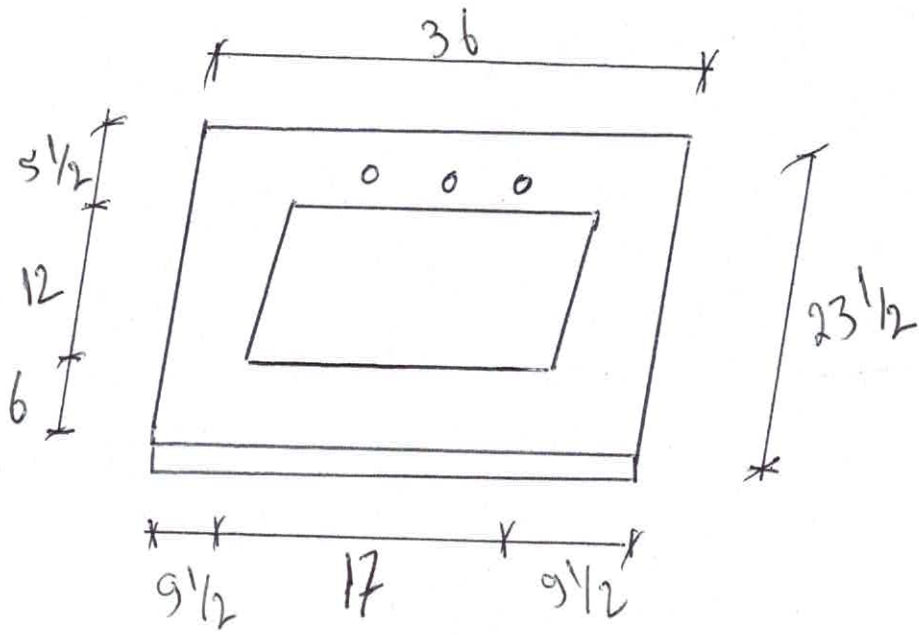

EVVN 707-36

vanity + Top Panel Box

Box
39 x 27 x 39
weight
185 lb