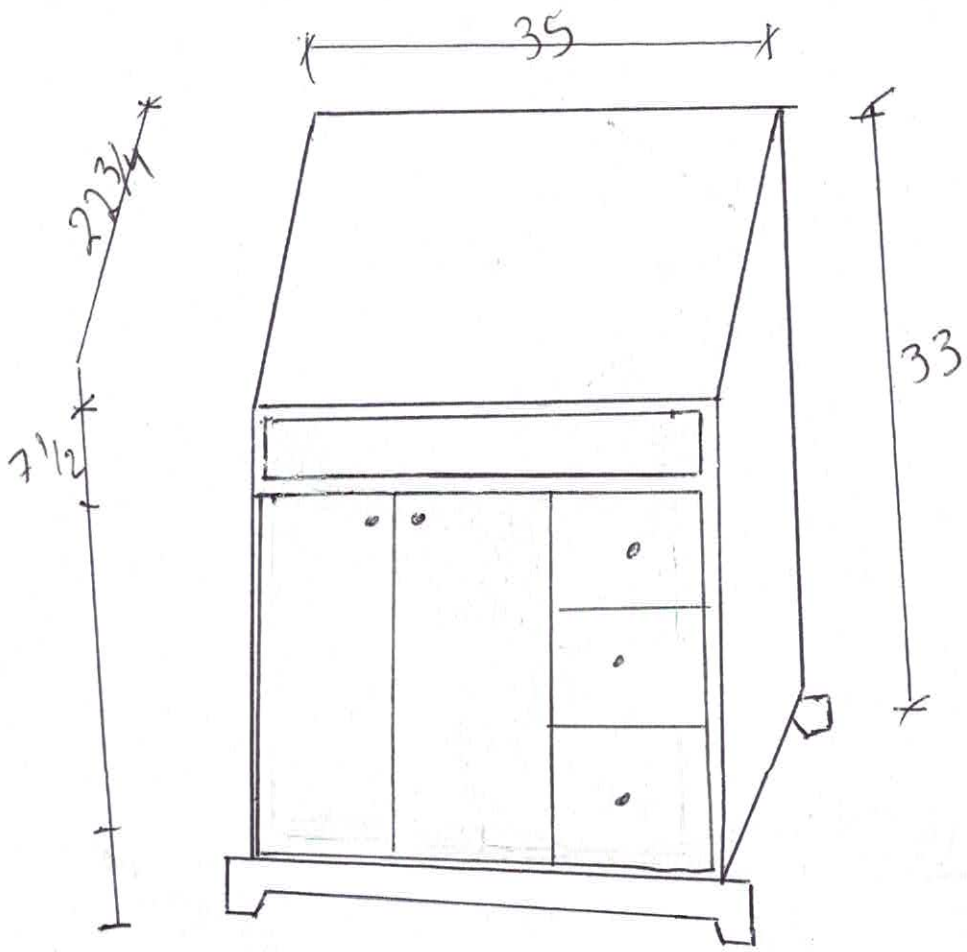

EVVN 707-36

vanity + Top Panel Box

Box
39 x 27 x 39
weight
185 lb