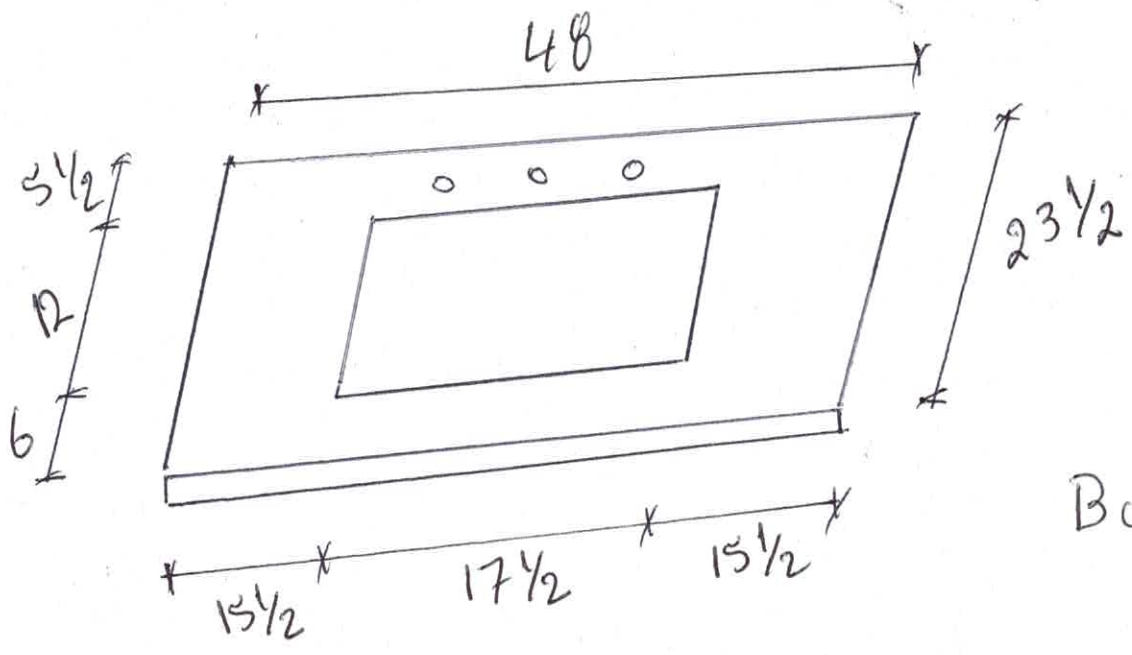

EJVN 707-48

vanity + Top one BOX

BOX 51 x 27 x 39

weight 261