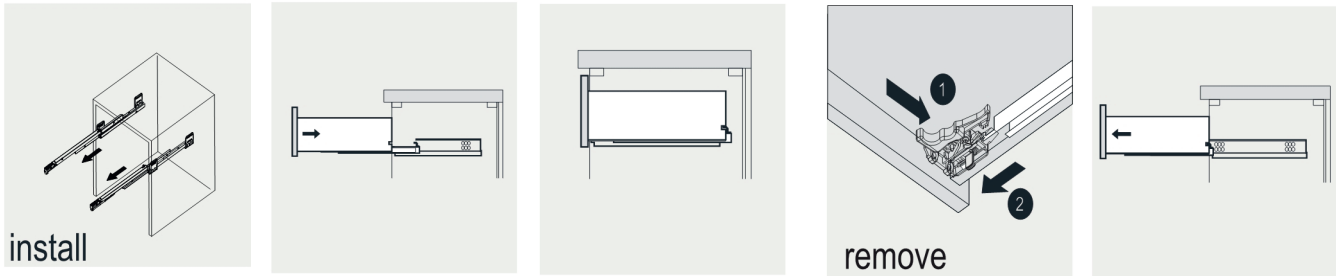

VIVA

MODEL: EVVN709-42WH

- Please check your product packaging to make sure the included accessories are in the "list of standard accessories". If any parts are missing, please contact your local dealer immediately.
- Do not allow any sharp objects to come in contact with the cabinet, as it will scratch the surface.
- Continuous and prolonged exposure to direct sunlight may cause discoloration to the wood.
- Do not put any hot appliances directly on or near the cabinet.
- Please avoid using cleaning products that contain bleach or ammonia.
- Wood surfaces should only be cleaned with wood care products such as soapy water or furniture polish.

ERECTING TOOL

DRAWER'S ADJUST

INSTALLATION INSTRUCTIONS