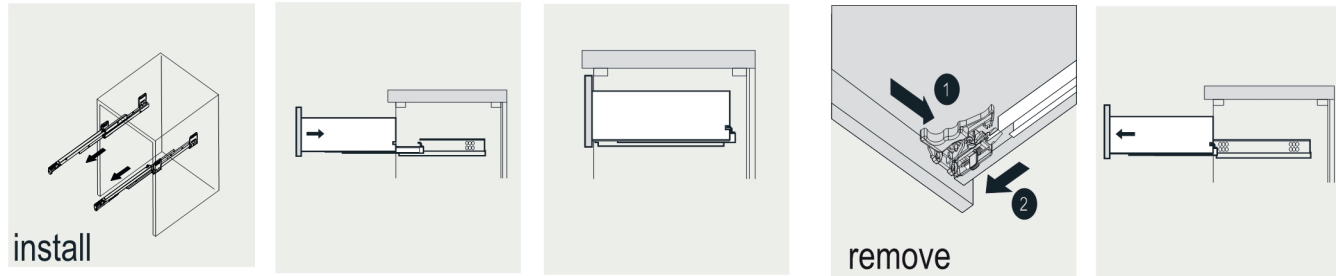

VIVA

MODEL: EVVN709-48GR

- Please check your product packaging to make Sure the included accessories are in the "list of standard accessories".if any parts are missing, please contact your local dealer immediately
- Do not allow any sharp objects to come in contact with the cabinet,as it will scratch the surface
- Continuous and prolonged exposure to direct sunlight may cause discoloration to the wood.
- Continuous and prolonged exposure to direct sunlight may cause discoloration to the wood.
- Please avoid using cleaning products that contain bleach or ammonia.
- Wood surface should only be cleaned with wood care products such as soapy water or furniture polish.

ERECTING TOOL

DRAWER'S ADJUST

INSTALLATION INSTRUCTIONS