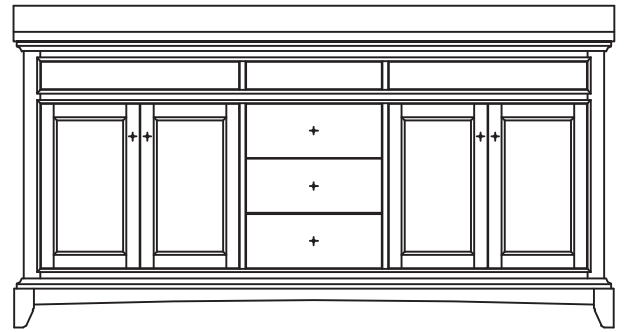

VIVA

MODEL: EVVN709-72GR

- Please check your product packaging to make Sure the included accessories are in the "list of standard accessories".if any parts are missing, please contact your local dealer immediately
- Do not allow any sharp objects to come in contact with the cabinet,as it will scratch the surface
- Continuous and prolonged exposure to direct sunlight may cause discoloration to the wood.
- Continuous and prolonged exposure to direct sunlight may cause discoloration to the wood.
- Please avoid using cleaning products that contain bleach or ammonia.
- Wood surface should only be cleaned with wood care products such as soapy water or furniture polish.