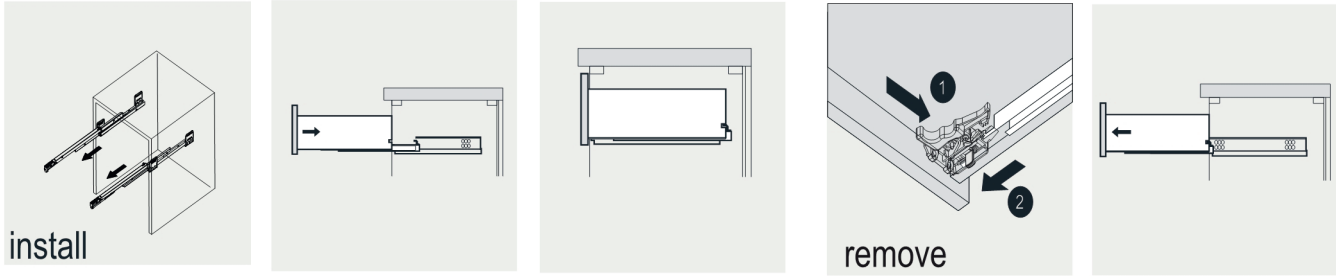

VIVA

MODEL: EVVN709-72GR

- Please check your product packaging to make Sure the included accessories are in the "list of standard accessories".if any parts are missing, please contact your local dealer immediately
- Do not allow any sharp objects to come in contact with the cabinet,as it will scratch the surface
- Continuous and prolonged exposure to direct sunlight may cause discoloration to the wood.
- Continuous and prolonged exposure to direct sunlight may cause discoloration to the wood.
- Please avoid using cleaning products that contain bleach or ammonia.
- Wood surface should only be cleaned with wood care products such as soapy water or furniture polish.

ERECTING TOOL

DRAWER'S ADJUST

INSTALLATION INSTRUCTIONS