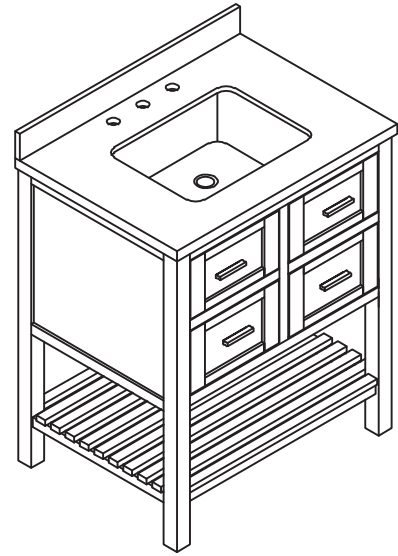

VIVA

MODEL: EVVN713-30WH

- Please check your product packaging to make sure the included accessories are in the "list of standard accessories". If any parts are missing, please contact your local dealer immediately.
- Do not allow any sharp objects to come in contact with the cabinet, as it will scratch the surface.
- Continuous and prolonged exposure to direct sunlight may cause discoloration to the wood.
- Continuous and prolonged exposure to direct sunlight may cause discoloration to the wood.
- Please avoid using cleaning products that contain bleach or ammonia.
- Wood surface should only be cleaned with wood care products such as soapy water or furniture polish.