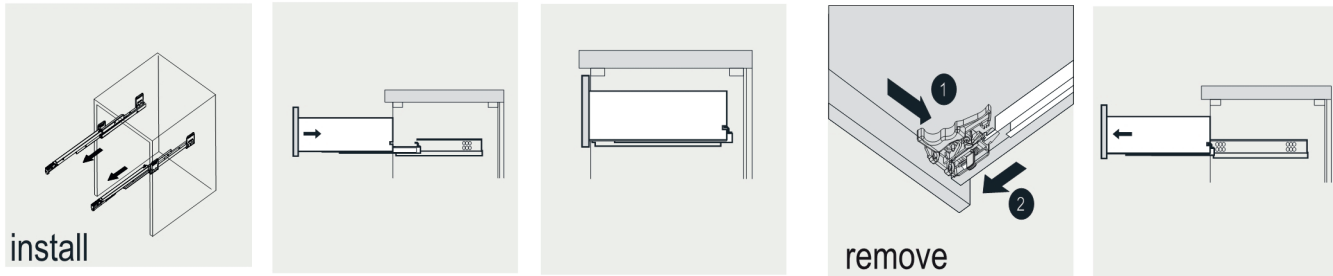

VIVA

MODEL: EVVN713-30WH

- Please check your product packaging to make sure the included accessories are in the "list of standard accessories". If any parts are missing, please contact your local dealer immediately.
- Do not allow any sharp objects to come in contact with the cabinet, as it will scratch the surface.
- Continuous and prolonged exposure to direct sunlight may cause discoloration to the wood.
- Continuous and prolonged exposure to direct sunlight may cause discoloration to the wood.
- Please avoid using cleaning products that contain bleach or ammonia.
- Wood surface should only be cleaned with wood care products such as soapy water or furniture polish.

ERECTING TOOL

DRAWER'S ADJUST

INSTALLATION INSTRUCTIONS