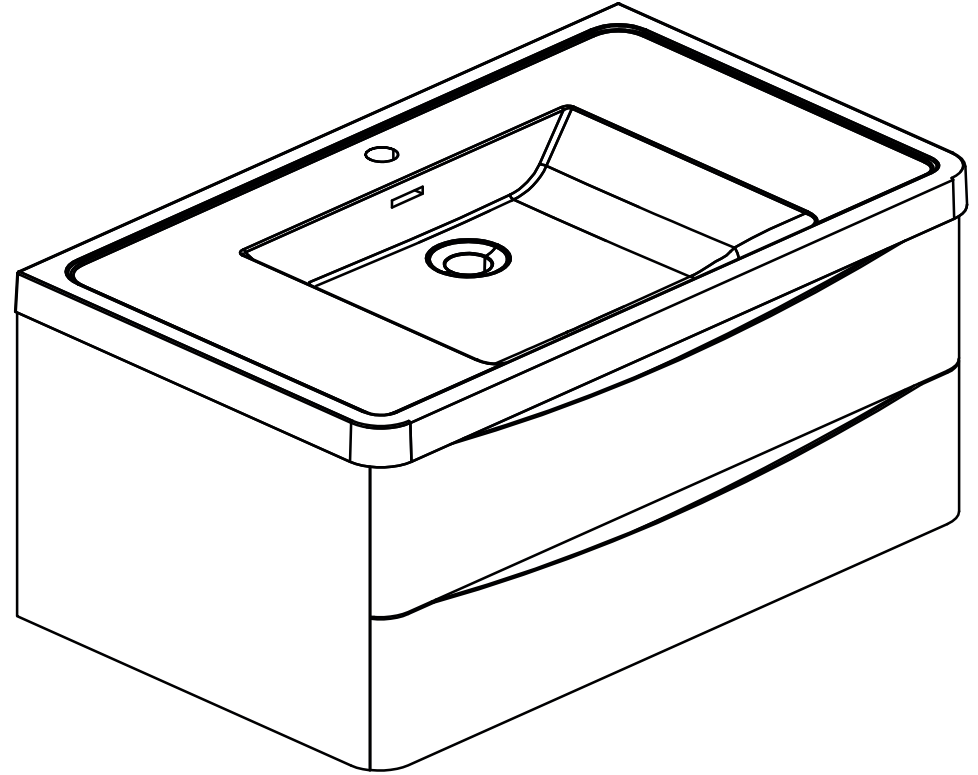

VIVA

MODLE NO : EVVN760-30WHOK-WM

- Please check your product packaging to make Sure the included accessories are in the "list of standard accessories".if any parts are missing, please contact your local dealer immediatly
- Do not allow any sharp objects to come in contact with the cabinet,as it will scratch the surface
- Continuous and prolonged exposure to direct sunlight may cause discoloration to the wood.
- Continuous and prolonged exposure to direct sunlight may cause discoloration to the wood.
- Please avoid using cleaning products that contain bleach or ammonia.
- Wood surface should only be cleaned with wood care products such as soapy water or furniture polish.