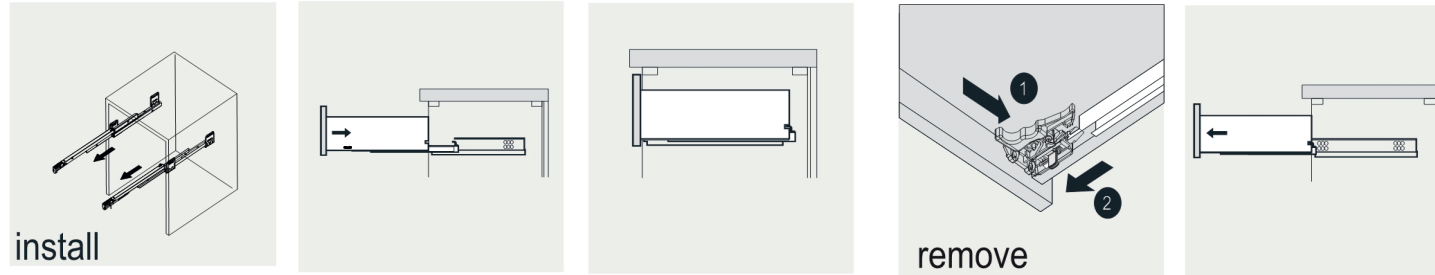

VIVA

MODLE NO : EVVN760-30WHOK-WM

- Please check your product packaging to make Sure the included accessories are in the "list of standard accessories".if any parts are missing, please contact your local dealer immediatly
- Do not allow any sharp objects to come in contact with the cabinet,as it will scratch the surface
- Continuous and prolonged exposure to direct sunlight may cause discoloration to the wood.
- Continuous and prolonged exposure to direct sunlight may cause discoloration to the wood.
- Please avoid using cleaning products that contain bleach or ammonia.
- Wood surface should only be cleaned with wood care products such as soapy water or furniture polish.

ERECTING TOOL

DRAWER'S ADJUST

INSTALLATION INSTRUCTIONS