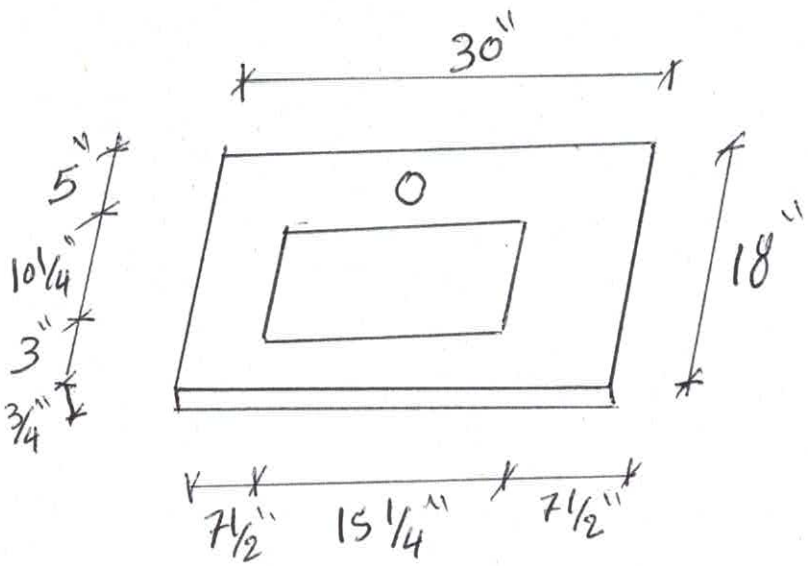

TVN 414 - 30" x 18"

Vanity + Top one BOX

BOX 32 x 20 x 38

Weight 127 Ib